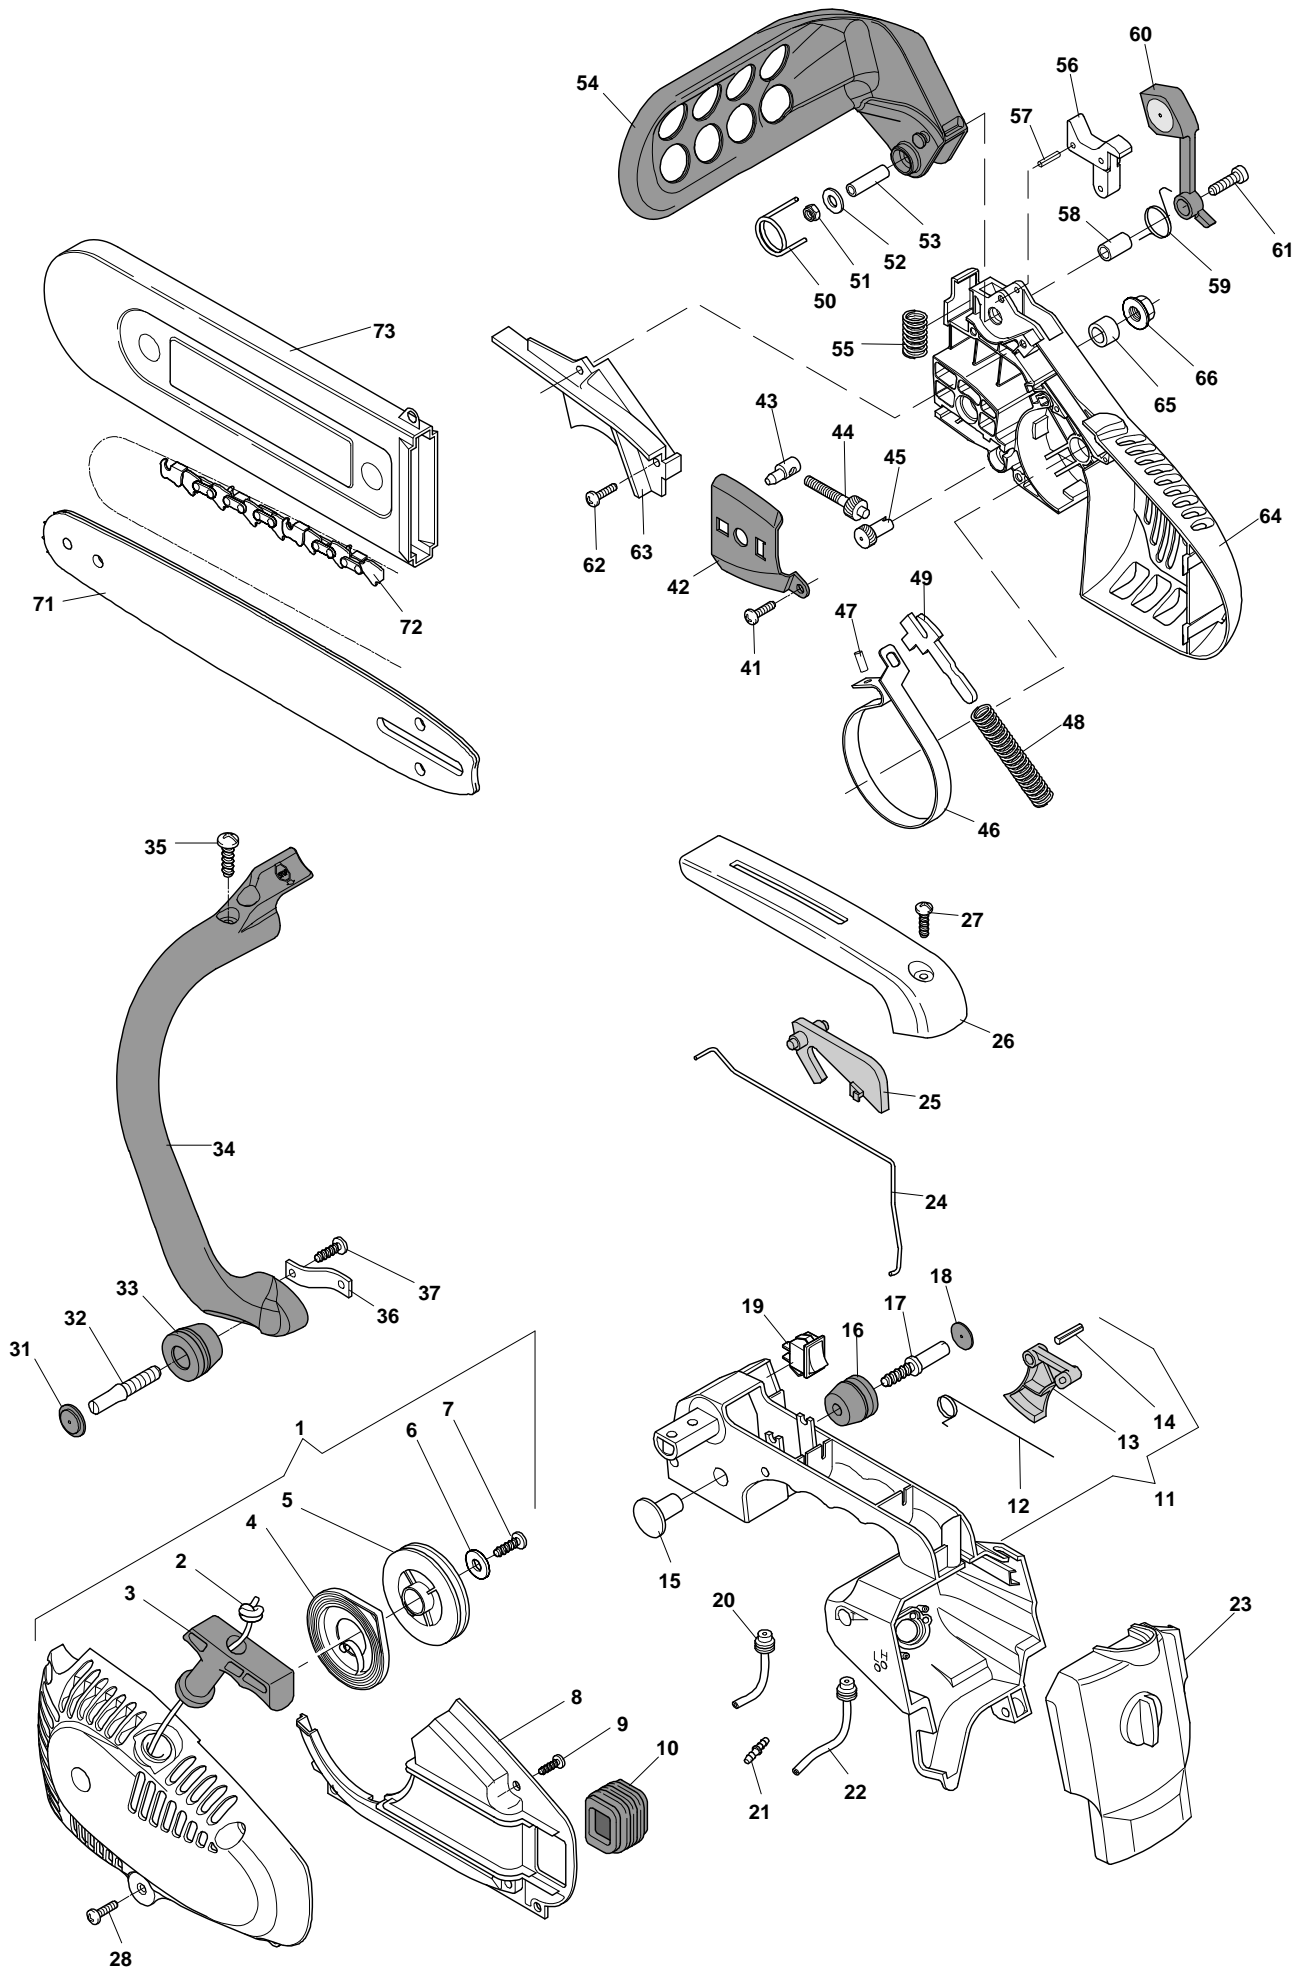

Housing

XC 27 P - Model Year 2010

Housing

Pos.	Part no.	Q.ty	Description	Remarks
1	83058008/0	1	Starter Assy Red	
2	23234000/0	1	Starter Cord	
3	3750067	1	Starter Handle	
4	23430557/0	1	Starter Spring	
5	23604001/0	1	Starter Pulley	
6	23657002/0	1	Washer	
7	23878010/0	1	Screw	
8	23107501/0	1	Air Conveyor	
9	23878008/0	1	Screw	
10	23275004/0	1	Grommet	
11	6995240	1	Handle Assy	
12	6995114	1	Spring	
13	6995134	1	Throttle Lever	
14	6995016	1	Pin	
15	6995196	1	Cap	
16	23275005/0	1	Shock Absorber	
17	23878007/0	1	Screw	
18	23790006/0	1	Cap	
19	6995226	1	Switch	
20	6995198	1	Tube	
21	6995199	2	Tube Connection	
22	6995197	2	Tube	
23	6995218	1	Rear Cover	
24	6995215	1	Throttle Rod	
25	6995135	1	Safety Lever	
26	6995195	1	Handle, Upper Part	
27	23878008/0	1	Screw	
28	23878008/0	4	Screw	
31	23790006/0	1	Cap	
32	23878007/0	1	Screw	
33	23275005/0	1	Shock Absorber	
34	23105000/0	1	Handle	
35	23878010/0	2	Screw	
36	23200001/0	1	Plate	
37	23878010/0	1	Screw	
41	23878009/0	1	Screw	
42	23311003/0	1	Bar Plate	
43	23796004/0	1	Bar Adjusting Block	
44	23878005/0	1	Screw	
45	23510093/0	1	Pin	
46	23448001/0	1	Brake Band	
47	23665001/0	1	Pin	
48	23430561/0	1	Spring	
49	23315061/0	1	Lever	
50	23430560/0	1	Spring	
51	23120000/0	1	Nut	
52	23657003/0	1	Washer	
53	23044206/0	1	Bushing	
54	23455005/0	1	Hand Guard	
55	23430559/0	1	Spring	
56	83315050/0	1	Chain Brake Lever	
57	23665000/0	1	Roller	
58	23044207/0	1	Bushing	
59	23430558/0	1	Spring	
60	23080000/0	1	Balance Weigth	
61	23878006/0	1	Screw	
62	23878009/0	3	Screw	
63	23109515/0	1	Brake Cover	
64	23059009/0	1	Clutch Housing Red	
65	3641380	1	Bushing	
66	2670120	1	Nut	
71	123900114/0	1	Guide Bar 12"	12" 3/8" Mini .050" (1.3 mm)
71	23900300/0	1	Guide Bar 10"	10" 3/8" Mini .050" (1.3 mm)
71	23900301/0	1	Guide Bar 10"	10" Carving 1/4" Mini .050" (1.3 mm)
72	4113281	1	Chain 12"	12" 3/8" .050" (1.3 Mm) - 45E
72	4113709	1	Chain 10"	10" 3/8" .050" (1.3 Mm) - 40E
72	4113760	1	Chain 10"	10" 1/4" .050" (1.3 Mm) - 60E