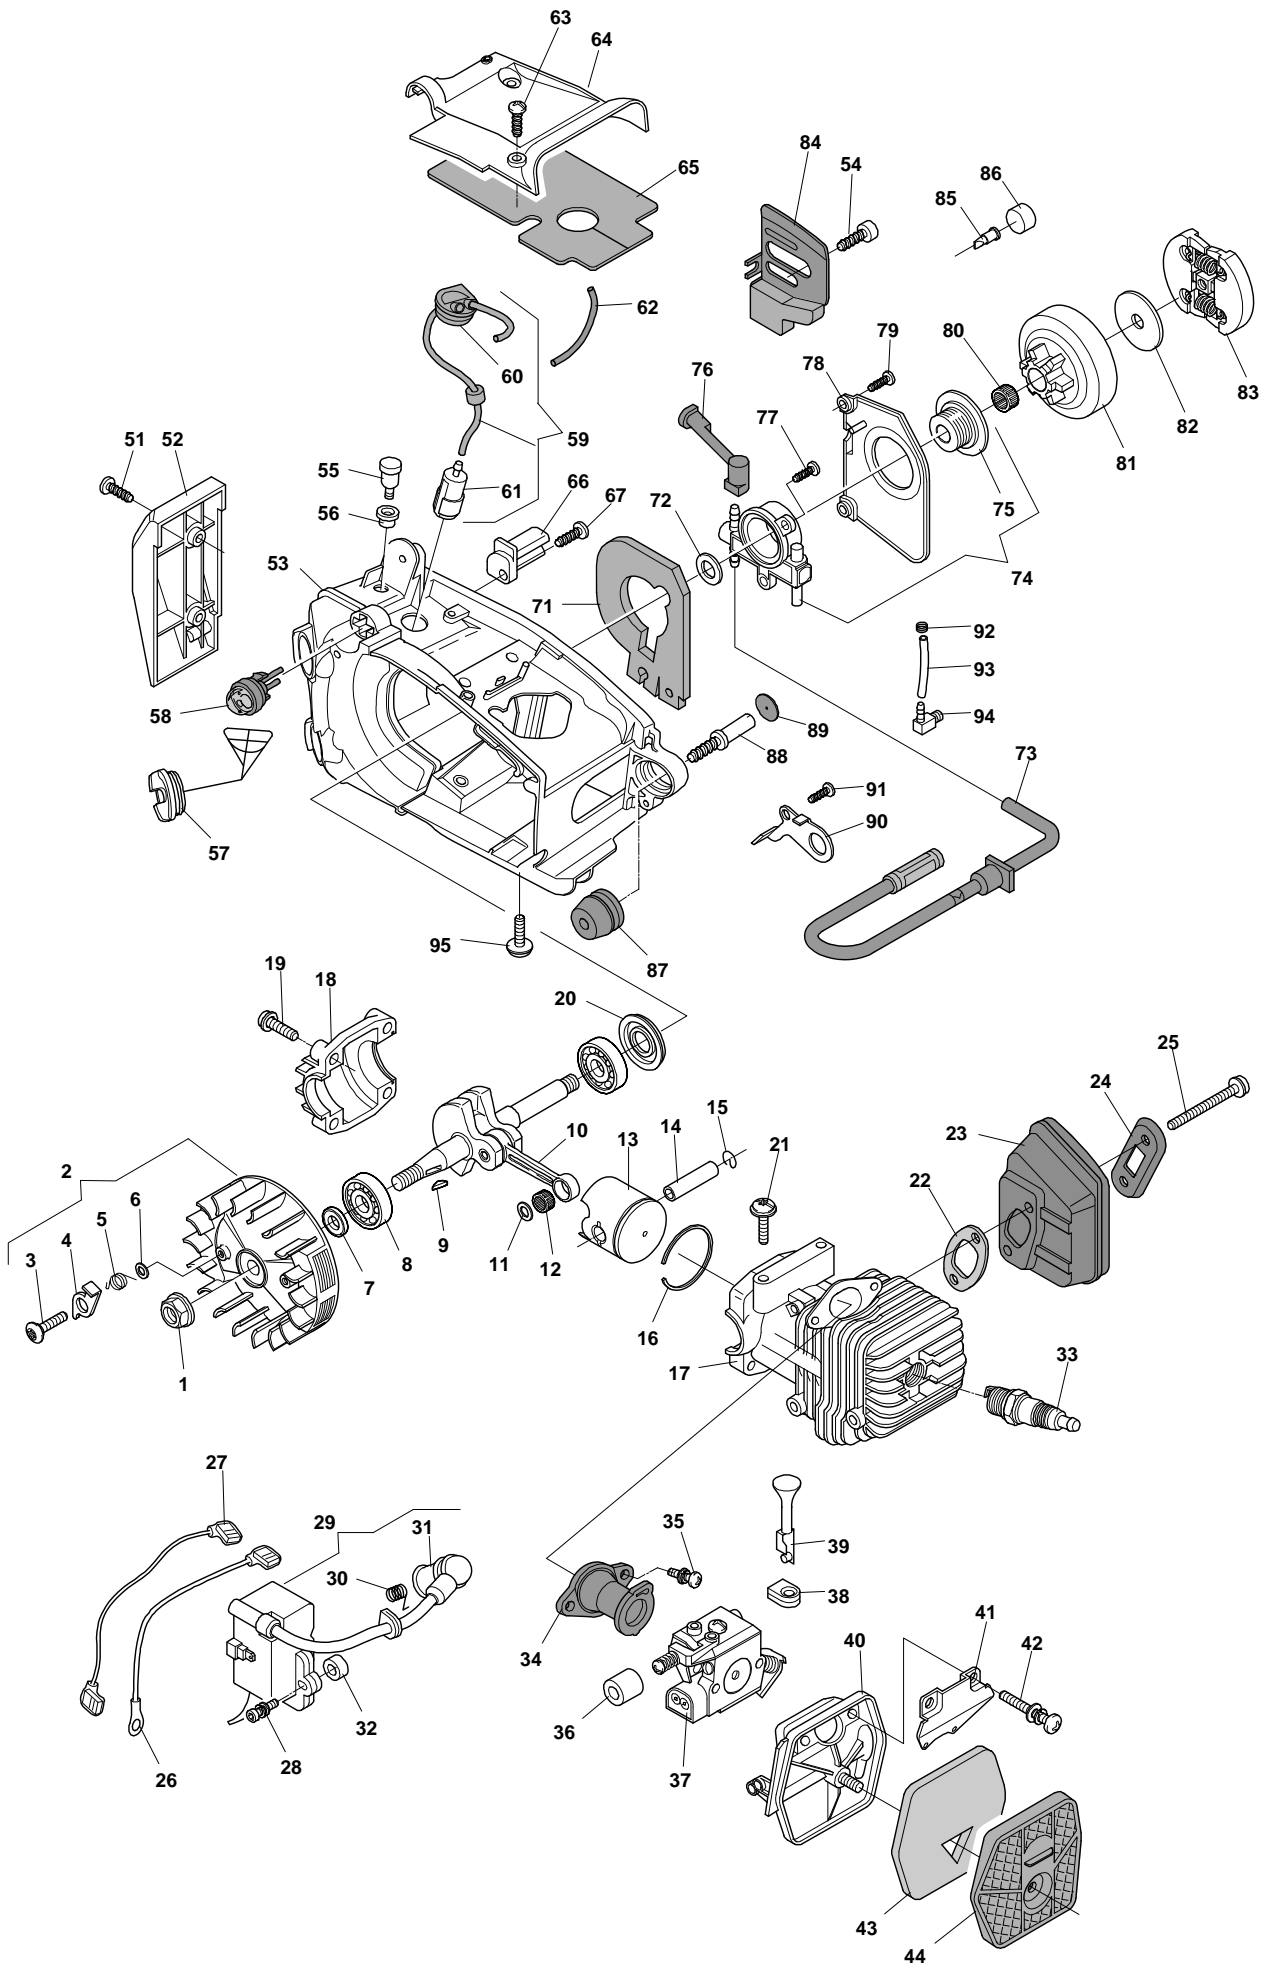

Engine

XC 27 P - Model Year 2010

Engine

Pos.	Part no.	Q.ty	Description	Remarks
1	6995173	1	Nut	
2	6995207	1	Flywheel Assy	
3	6995224	2	Screw	
4	6995208	2	Flywheel Starter Hook	
5	6995250	2	Flywheel Spring	
6	6995225	2	Washer	
7	6995247	1	Seal Ring	
8	6995170	2	Ball Bearing	
9	6995018	1	Flywheel Key	
10	6995202	1	Crankshaft	
11	6995169	2	Washer	
12	6995237	1	Needle Bearing	
13	6995200	1	Piston	
14	6995172	1	Piston Pin	
15	6995171	2	Washer, Piston Pin	
16	6995201	1	Piston Ring	
17	6995245	1	Cylinder Assy	
18	6995186	1	Stabilizer	
19	6995252	4	Screw	
20	6995248	1	Seal Ring	
21	6995229	4	Screw	
22	6995185	1	Muffler Gasket	
23	6995246	1	Muffler	
24	6995251	1	Plate	
25	6995182	2	Screw	
26	6995210	1	Earth Cable	
27	6995227	1	Stop Wire	
28	6995234	2	Screw	
29	6995209	1	Electronic Coil	
30	6995022	1	Spark Plug Spring	
31	6995066	1	Spark Plug Cover	
32	6995238	2	Bushing	
33	3210024	1	Spark Plug	
34	6995183	1	Intake Manifold Assy	
35	6995167	2	Screw	
36	6995212	1	Gasket	
37	6995244	1	Carburettor	
38	6995214	1	Grommet	
39	6995213	1	Choke Lever Rod	
40	6995243	1	Air Filter Support	
41	6995168	2	Screw	
41	6995211	1	Plate	
43	6995217	1	Air Filter	
44	6995216	1	Air Cleaner Cover	
51	23878008/0	2	Screw	
52	6995175	1	Front Cover	
53	6995239	1	Crankase Ass.Y	
54	6995187	2	Screw	
55	6995221	1	Breather Valve Ass.Y	
56	6995232	1	Grommet	
57	6995193	2	Cap Ass'Y	
58	6995228	1	Air Purge	
59	6995188	1	Grommet Ass.Y	
60	6995189	1	Grommet	
61	6995174	1	Fuel Pickup Assy	
62	6995190	1	Tube	
63	23878008/0	2	Screw	
64	6995249	1	Upper Cover	
65	6995194	1	Guard	
66	6995180	1	Chain Guard	
67	6995179	1	Screw	
71	6995204	1	Gasket	
72	6995223	1	Washer	
73	6995191	1	Filter Intank Assy With Pipe	
74	6995242	1	Oil Pump Assy	
75	6995222	1	Female Screw	
76	6995205	1	Tube