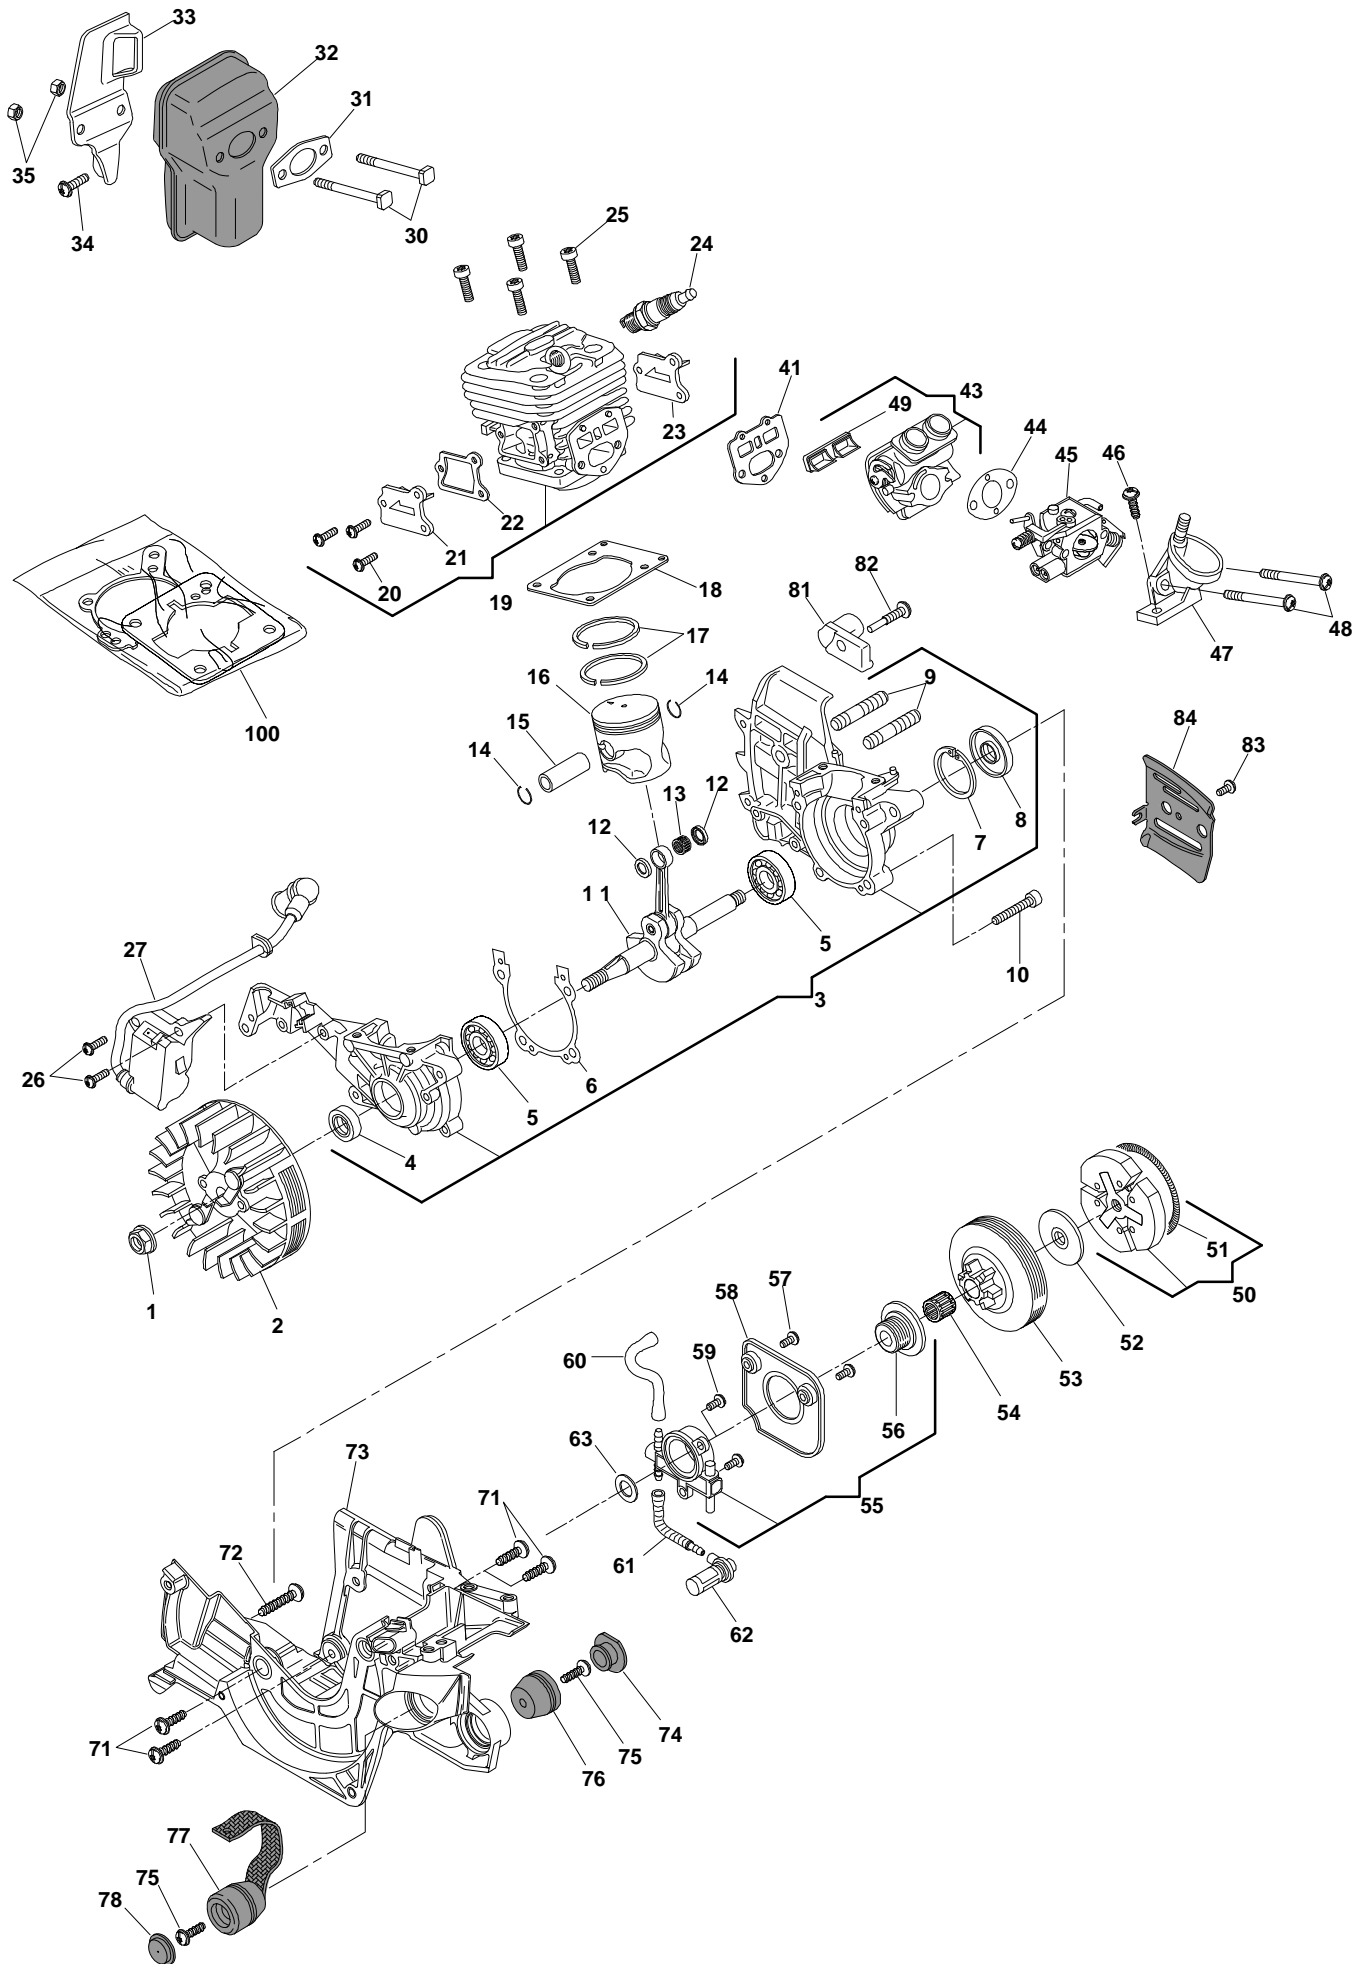

Engine

XC 42 P - Model Year 2011

Engine

Pos.	Part no.	Q.ty	Description	Remarks
1	123120004/0	1	Nut	
2	383880002/0	1	Flywheel Assy	
3	6995281	1	Crankase Ass.Y	
4	6995278	1	Seal Ring	
5	6995277	2	Bearing	
6	6995283	1	Gasket Set	
7	6995255	1	Elastic Ring	
8	6995257	1	Seal Ring	
9	6995028	2	Pin	
10	6995276	4	Screw	
11	6995314	1	Crankshaft	
12	6995265	2	Washer	
13	6995304	1	Bearing	
14	6995256	2	Washer, Piston Pin	
15	6995313	1	Piston Pin	
16	6995287	1	Piston	
17	6995258	2	Piston Ring	
18	6995283	1	Gasket Set	
19	6995284	1	Cylinder Assy	
20	123878020/0	6	Screw	
21	6995320	1	Cover	
22	6995322	2	Gasket	
23	6995321	1	Cover	
24	23051000/0	1	Spark Plug	
25	6995319	4	Screw	
26	123878021/0	2	Screw	
27	383044000/0	1	Electronic Coil	
30	123878028/0	2	Screw	
31	123280012/0	1	Gasket	
32	183740000/0	1	Muffler Assy	
33	323140055/0	1	Deflector	
34	123878022/0	1	Screw	
35	2432040	2	Nut	
41	123280015/0	1	Gasket	
43	383073500/0	1	Intake Manifold	
44	123280011/0	1	Gasket	
45	123054015/0	1	Carburettor	
45	123054016/0	1	Carburettor	
46	123878024/0	1	Screw	
47	323073503/0	1	Air Manifold	
48	123878019/0	2	Screw	
49	323275015/0	1	Gasket	
50	383215001/0	1	Clutch Ass.Y	
51	123430566/0	1	Spring	
52	323657006/0	1	Sprocket Washer	
53	323050003/0	1	Drum Ass'Y, Clutch	
54	123235000/0	1	Needle Bearing	
55	383594502/0	1	Oil Pump Assy	
55	383594503/0	1	Oil Pump Assy	
56	323878026/0	1	Female Screw	
57	123878021/0	4	Screw	
58	323109524/0	1	Cover Pump	
60	323867005/0	1	Tube	
61	323867004/0	1	Pickup Oil	
62	323220002/0	1	Oil Filter Ass.Y	
63	323652503/0	1	Washer	
71	123878022/0	4	Screw	
72	123878024/0	1	Screw	
73	323057003/0	1	Crankase Ass.Y	
74	323790010/0	1	Cap	
75	123878024/0	2	Screw	
76	323275008/0	1	Shock Absorber	
77	323275009/0	1	Shock Absorber	
78	323790011/0	1	Cap	
81	323202000/0	1	Chain Guard	
82	123878018/0	1	Screw