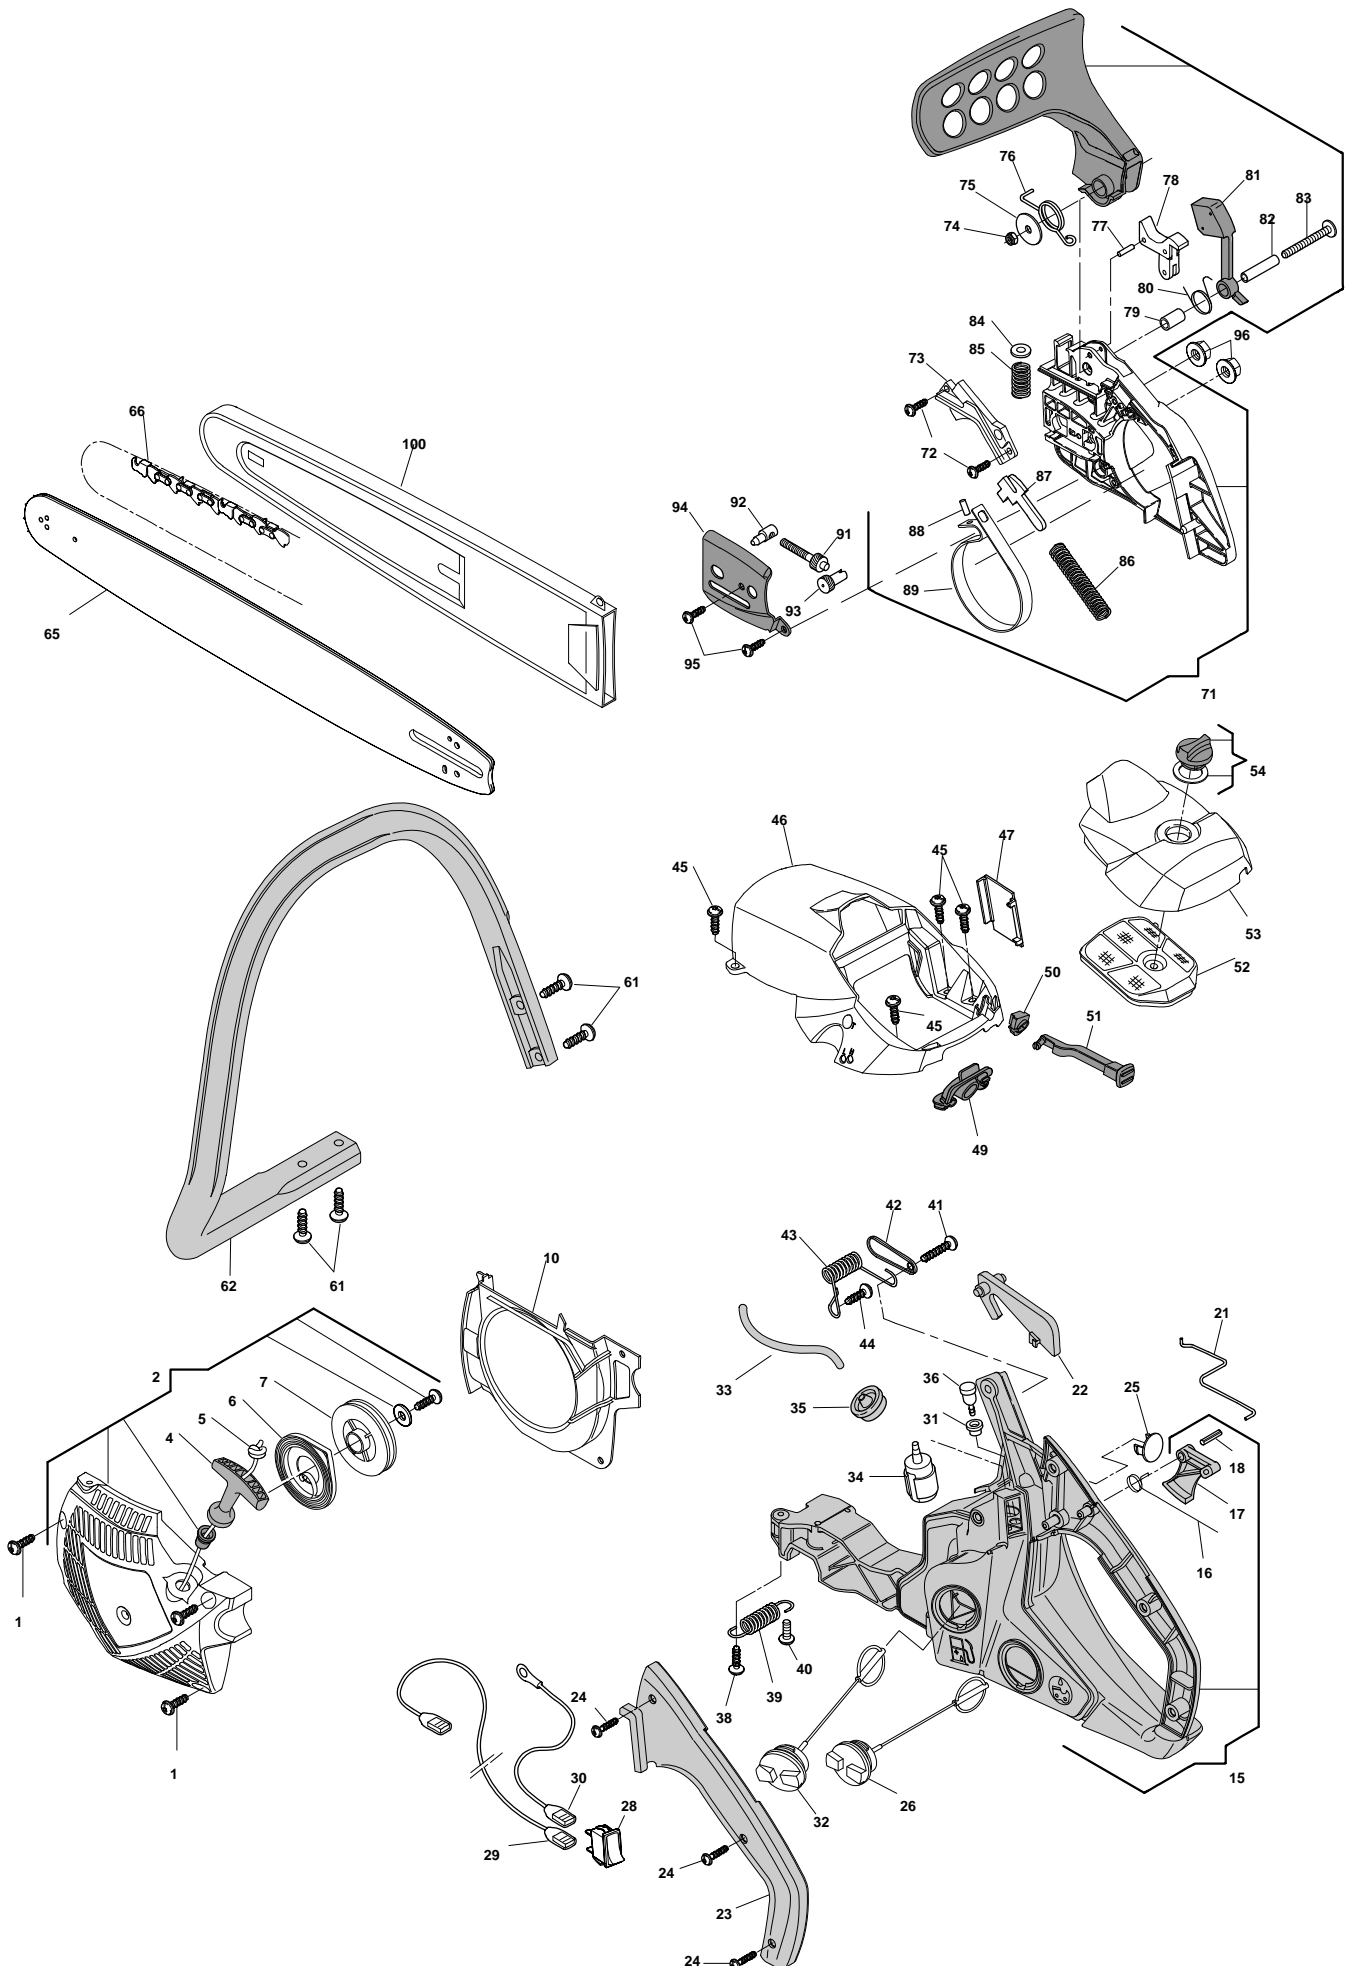

Housing

XC 42 P - Model Year 2011

Housing

Pos.	Part no.	Q.ty	Description	Remarks
1	123878024/0	3	Screw	
2	383058019/0	1	Starter Assy Red	
3	323044211/0	1	Grommet	
4	323300004/0	1	Starter Handle	
5	123234002/0	1	Starter Cord	
6	123430577/0	1	Starter Spring	
7	323604003/0	1	Starter Pulley	
8	3613420	1	Washer	
9	123878024/0	1	Screw	
10	323107503/0	1	Air Conveyor	
15	383300015/0	1	Handle Assy	
16	123430567/0	1	Spring	
17	323315063/0	1	Throttle Lever	
21	123835001/0	1	Throttle Rod	
22	323315064/0	1	Safety Lever	
23	323109520/0	1	Handle, Upper Part	
24	123878025/0	1	Screw	
25	323790009/0	1	Cap	
26	383790003/0	1	Cap Oil Tank	
28	3210970	1	Stop Switch	
29	123065018/0	1	Stop Wire	
30	123065017/0	1	Earth Cable	
31	323275013/0	1	Grommet	
32	383790002/0	1	Fuel Tank-Cap Ass.Y	
33	323867003/0	1	Fuel Line	
34	183520000/0	1	Intake Filter Assy	
35	323275011/0	1	Grommet	
36	183875001/0	1	Breather Valve Ass.Y	
38	123878024/0	1	Screw	
39	123430568/0	1	Spring	
40	123878022/0	1	Screw	
41	123878024/0	1	Screw	
42	323208402/0	1	Plate	
43	123430569/0	1	Spring	
45	123878024/0	4	Screw	
46	323087006/1	1	Cylinder Cover Red	
47	323653500/0	1	Cap	
49	323796006/0	1	Grommet	
50	323796007/0	1	Grommet	
51	323315065/0	1	Choke Lever	
52	383220000/0	1	Air Filter	
53	323090020/0	1	Filter Cover Red	
54	383593501/0	1	Knob Ass'Y	
61	123878025/0	4	Screw	
62	323105001/0	1	Handle	
65	123900113/0	1	"Guide Bar 16""	16" 325" .050" (1.3 mm)
66	123920100/0	1	"Chain 16""	16" 325" .050" (1.3 mm) - 66E
71	383059014/0	1	Clutch Ho. W/Br. Assy Red	
72	123878023/0	2	Screw	
73	323109525/0	1	Brake Cover	
74	112154320/0	1	Nut	
75	123657007/0	1	Washer	
76	123430573/0	1	Spring	
77	123753001/0	1	Roller	
78	383315051/0	1	Chain Brake Lever	
79	123044213/0	1	Bushing	
80	123430572/0	1	Spring	
81	323080001/0	1	Balance Weigth	
82	123044213/0	1	Bushing	
83	123878017/0	1	Screw	
84	323670001/0	1	Plate	
85	123430573/0	1	Spring	
86	123430565/0	1	Spring	
87	323315067/0	1	Lever	
88	123753000/0	1	Needle	
89	323448003/0	1	Brake Band