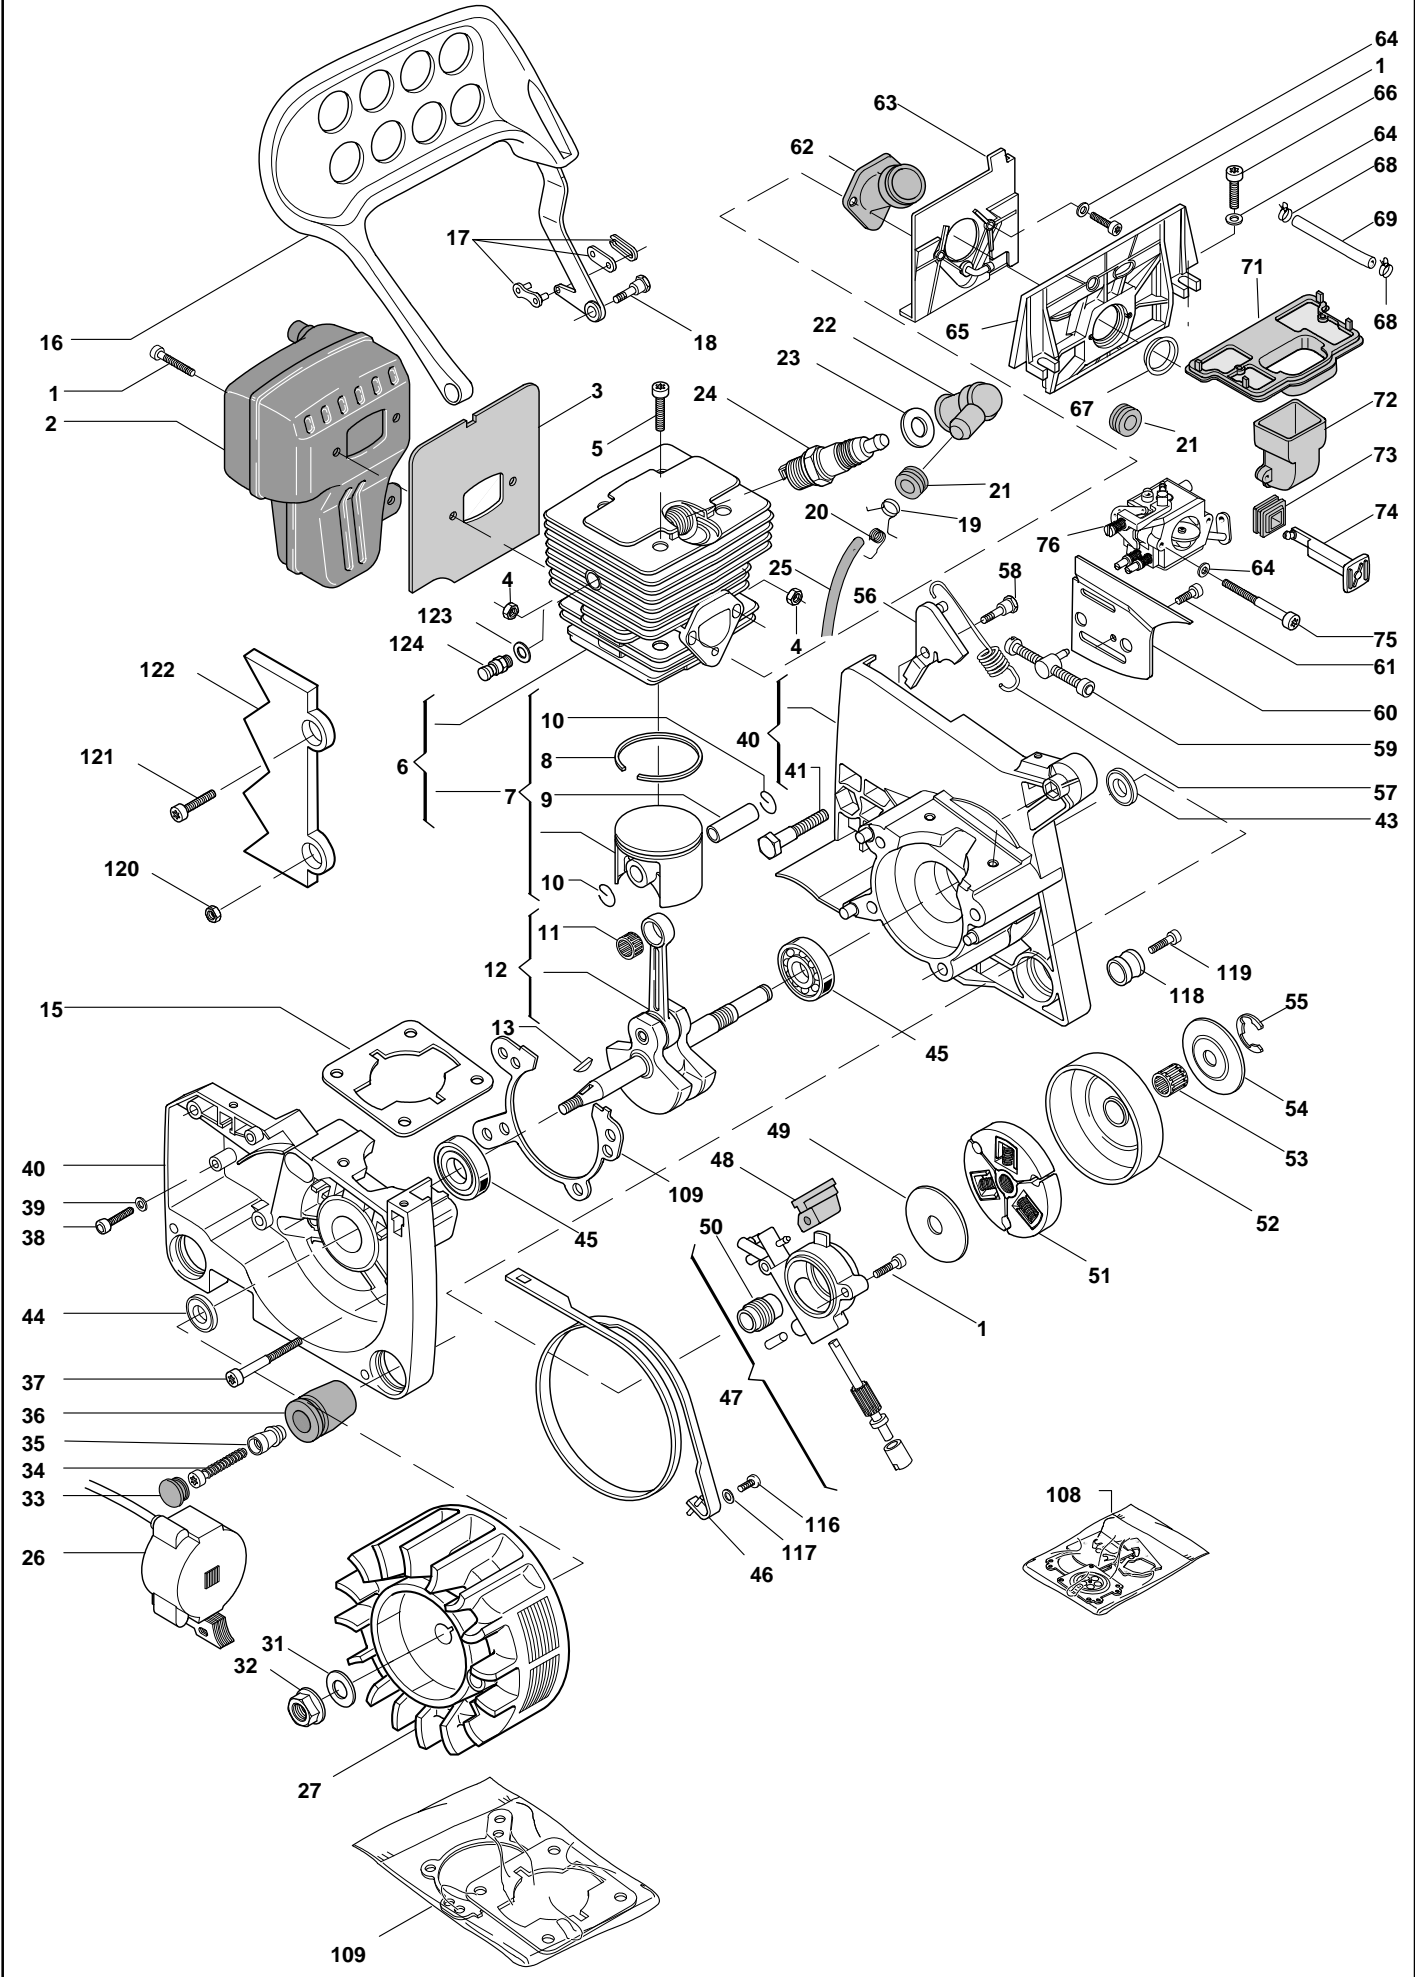

Engine

XC 52 P - Model Year 2010

Engine

Pos.	Part no.	Q.ty	Description	Remarks
1	2135030	6	Screw	
2	4121931	1	Muffler Assy	
3	3615180	1	Muffler Gasket	
4	2432040	4	Nut	
5	2135030	4	Screw	
6	8540970/2	1	Cyl-Pist R 45 (Incl.49)	
7	8540960	1	Piston Ass.Y R 45 (Incl.46-48)	
8	3123110	1	Piston Ring R 45	
9	3158080	1	Piston Pin R 45	
10	3356020	2	Circlip	
11	3116020	1	Needle Bearing	
12	8251360	1	Crankshaft (Incl. 11)	
13	3151010	1	Flywheel Key	
15	3724190	1	Cylinder Gasket	
16	4563940	1	Hand-Guard	
17	4250720	1	Chain Connection	
18	3630660/1	1	Pin	
19	3657450	1	Clamp	
20	3657050	1	Spark Plug Spring	
21	3745130	2	Grommet	
22	3748880	1	Spark Plug Cover	
23	3721420	1	Washer	
24	3210024	1	Spark Plug	
25	3211080	1	Spark Plug Cable	
26	3210690	1	Electr. Coil (Incl.25)	
27	4541220	1	Flywheel	
31	2312080	1	Washer	
32	2432050	1	Nut	
33	3749837	5	Cap	
34	2123030	8	Screw	
35	3642680	5	Bushing	
36	3744250	5	Shock Absorber	
37	2135130	4	Screw	
38	2132510	2	Screw	
39	2321050	2	Washer	
40	8520940	1	Crankcase Assy	
41	2112460/1	2	Screw	
43	3121120	1	Seal Ring	
44	3121070	1	Seal Ring	
45	3112030	2	Ball Bearing	
46	3613760	1	Brake Band	
47	8251590	1	Oil Pump Assy	
48	3744730	1	Gasket	
49	3613770	1	Washer	
50	3180310	1	Female Screw	
51	4252820/1	1	Clutch Assy (3)	
52	4121960	1	Sprocket	
53	3114080	1	Needle Bearing	
54	3612620	1	Washer	
55	12000955/0	1	Benzing	
56	4121970	1	Chain Brake Lever	
57	3654580	1	Spring	
58	3630670	1	Pin	
59	4251710	1	Chain Tensioner	
60	3613880	1	Plate	
61	2132500	1	Screw	
62	3744710	1	Intake Manifold	
63	4251730	1	Flange Assy	
64	2312090	10	Washer	
65	4520960	1	Support Carburettor	
66	2135040	9	Screw	
67	3613900	1	Bushing	
68	3657140	2	Clamp	
69	3782850	1	Carb. Pulse Pipe	
71	3781580	1	Air Filter Support	
72	3750320	1	Air Filter Holder	
73	3745650	1	Grommet