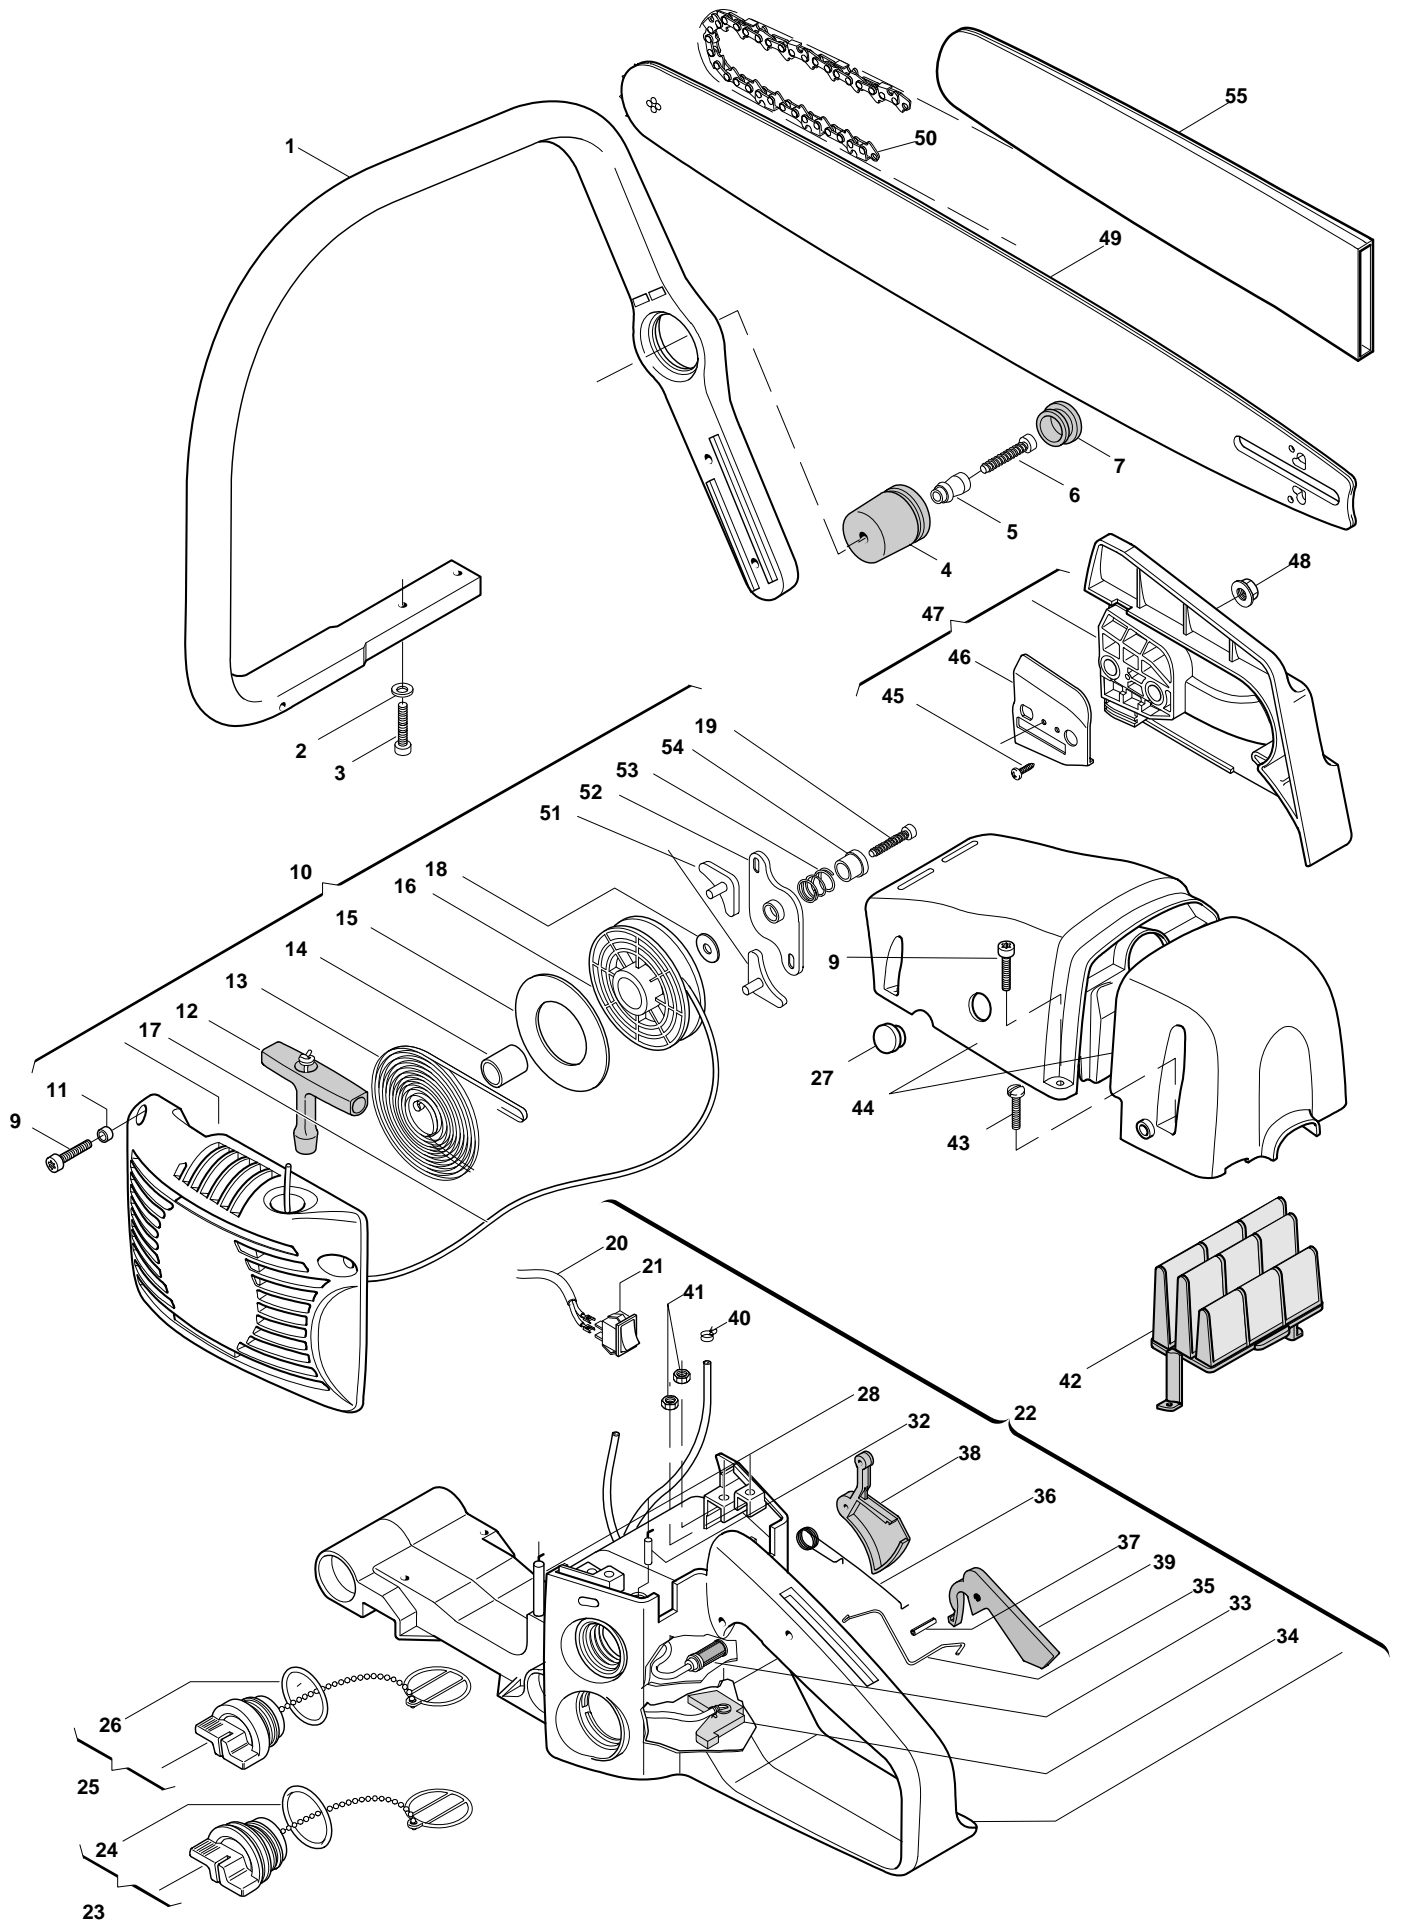

Housing

XC 52 P - Model Year 2010

Housing

Pos.	Part no.	Q.ty	Description	Remarks
1	4562397	1	Handle	
2	2312090	10	Washer	
3	2123030	4	Screw	
4	3744250	5	Shock Absorber	
5	3642680	5	Bushing	
6	2135030	7	Screw	
7	3749837	5	Cap	
9	2135040	9	Screw	
10	4252176	1	Starter Assy Orange	
11	2382250	4	Bushing	
12	3749437	1	Starter Handle	
13	4611480	1	Spring	
14	3623510	1	Bushing	
15	3723640	1	Disc	
16	4563040	1	Starter Pulley	
17	3784010	1	Starter Cord	
18	3613420	1	Washer	
19	2123030	1	Screw	
20	8211060	1	Ground Terminal Assy	
21	3210970	1	Stop Switch	
22	83300004/0	1	Handle Assy	
23	4250950	1	Fuel Cap Assy (Incl. 24)	
24	3721300	1	Or Ring	
25	4250960	1	Oil Cap Assy (Incl. 26)	
26	3721330	1	Or Ring	
27	3750550	1	Cap Yellow	
27	3750555	1	Cap Orange	
28	4253580	1	Fuel Tube Assy	
32	4253690	1	Oil Tube Assy	
33	8782880	1	Oil Filter Assy	
34	8782870	1	Intake Filter Assy	
35	3655290	1	Throttle Rod	
36	3654180	1	Spring	
37	3314140	2	Pin	
38	3743387	1	Throttle Lever	
39	3743397	1	Safety Lever	
40	3320170	1	Clamp	
41	2412030	4	Nut	
42	3781590	1	Air Filter	
43	2653190	2	Screw	
44	8563505/1	1	Filter Cover Orange	
45	2123060	1	Screw	
46	3613890	1	Plate	
47	4252835	1	Clutch Housing Orange	
48	2670120	2	Nut	
49	4112450	1	Guide Bar 16"	16" 325" .058" (1.5 Mm)
49	4112490	1	Guide Bar 18"	18" 325" .058" (1.5 Mm)
49	4112640	1	Guide Bar 20"	20" 325" .058" (1.5 Mm)
49	4112660	1	Guide Bar 13"	13" 325" .058" (1.5 Mm)
50	4113720	1	Chain 13"	13" 325" .058" (1.5 Mm) - 56E
50	4113721	1	Chain 16"	16" 325" .058" (1.3 Mm) - 66E
50	4113722	1	Chain 18"	18" 325" .058" (1.3 Mm) - 72E
50	4113723	1	Chain 20"	20" 325" .058" (1.5 Mm) - 78E
51	3750080	2	Starter Hook	
52	3750090	1	Guide	
53	3654390	1	Spring	
54	3642980	1	Bushing	
55	4181307	1	Chain Cover