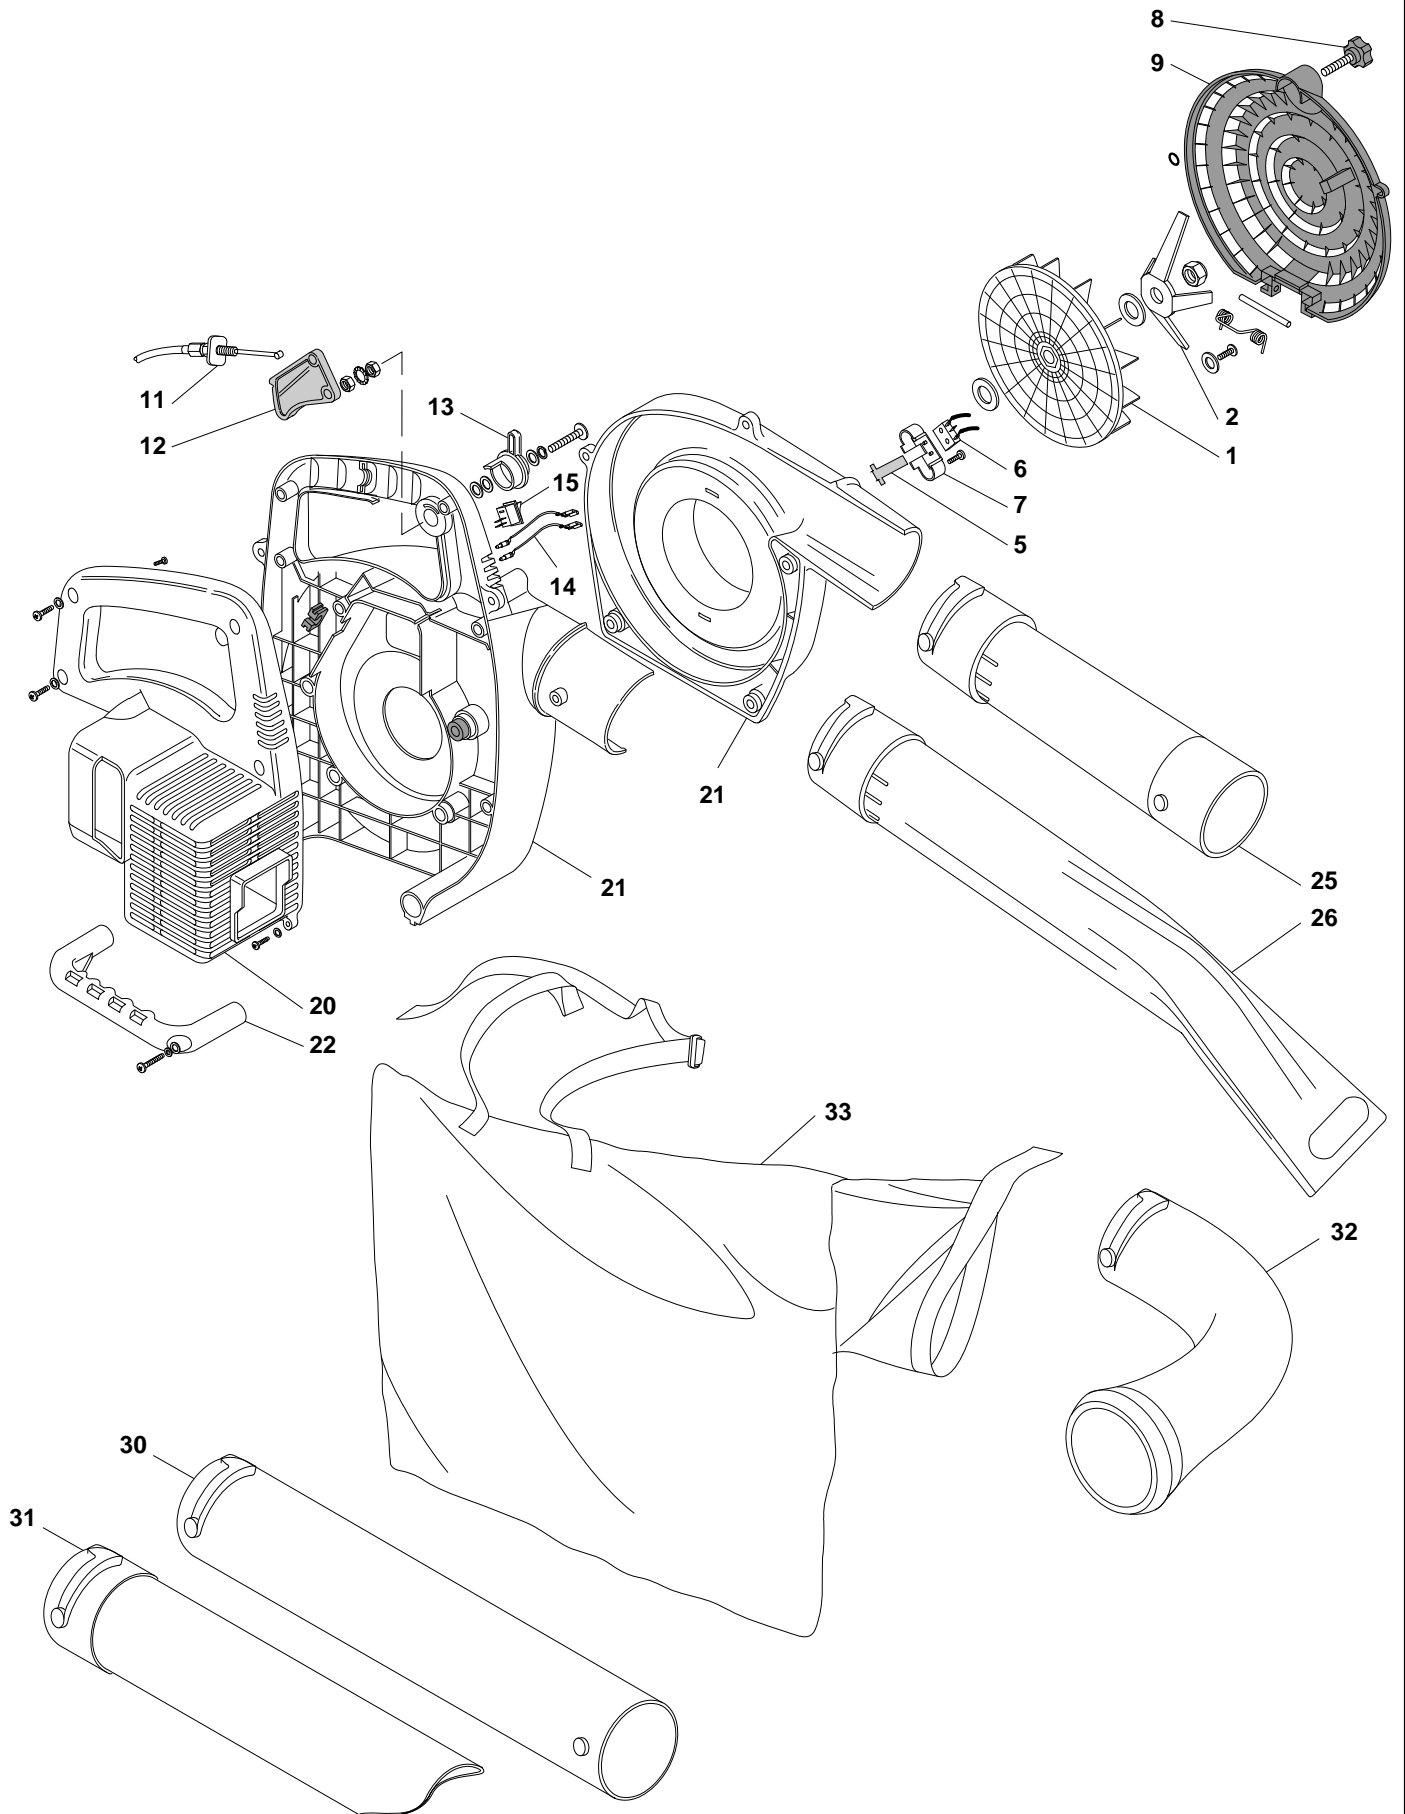

XBL 260 H

**Engine**

Pos.	Part no.	Q.ty	Description	Remarks
1	183058031/0	1	Starter Ass.Y	
2	123604006/0	1	Starter Pulley	
3	123430584/0	1	Spring	
4	123300012/0	1	Starter Handle	
5	183082002/0	1	Starter Cup Ass.Y	
6	119035159/0	2	Seal Ring	
11	123020024/0	1	Crankshaft	
12	123072004/0	1	Flywheel Key	
13	123235006/0	1	Needle Bearing	
14	123590007/0	1	Piston	
15	123760005/0	1	Piston Pin	
16	123202005/0	2	Washer, Piston Pin	
17	123204009/0	2	Piston Ring	
18	123280044/0	1	Cylinder Gasket	
19	123071021/0	1	Cylinder	
21	123880010/0	1	Flywheel Ass.Y	
22	118801574/0	1	Ignition Ass'Y	
23	123053004/0	1	Spark Plug Cover	
24	123065040/0	1	Earth Cable	
25	3210024	1	Spark Plug	
26	123878070/0	2	Screw	
27	123275023/0	1	Grommet	
30	123020029/0	1	Joint Chair Ass'Y	
31	123280057/0	1	Muffler Shield	
32	183740016/0	1	Muffler	
33	123600068/0	1	Muffler Shield	
34	123878071/0	2	Double-Screw Bolt	
36	123600069/0	1	Guard	
37	123073508/0	1	Intake Manifold	
38	123280058/0	1	Gasket	
39	123280059/0	1	Intake-Carb Gasket	
40	123054033/0	1	Carburettor	
41	123315090/0	1	Choke Lever	
42	123040003/0	1	Air Filter Holder	
43	123190001/0	1	Starter Valve	
44	123878072/0	2	Screw	
45	123220012/0	1	Air Filter	
46	123090031/0	1	Filter Cover	
47	123878073/0	1	Knob	
51	183520006/0	1	Intake Filter Assy	
53	123275021/0	1	Grommet	
55	123733004/0	1	Fuel Tank	
56	183790009/0	1	Fuel Cap Assy	
57	123280060/0	2	Grommet	