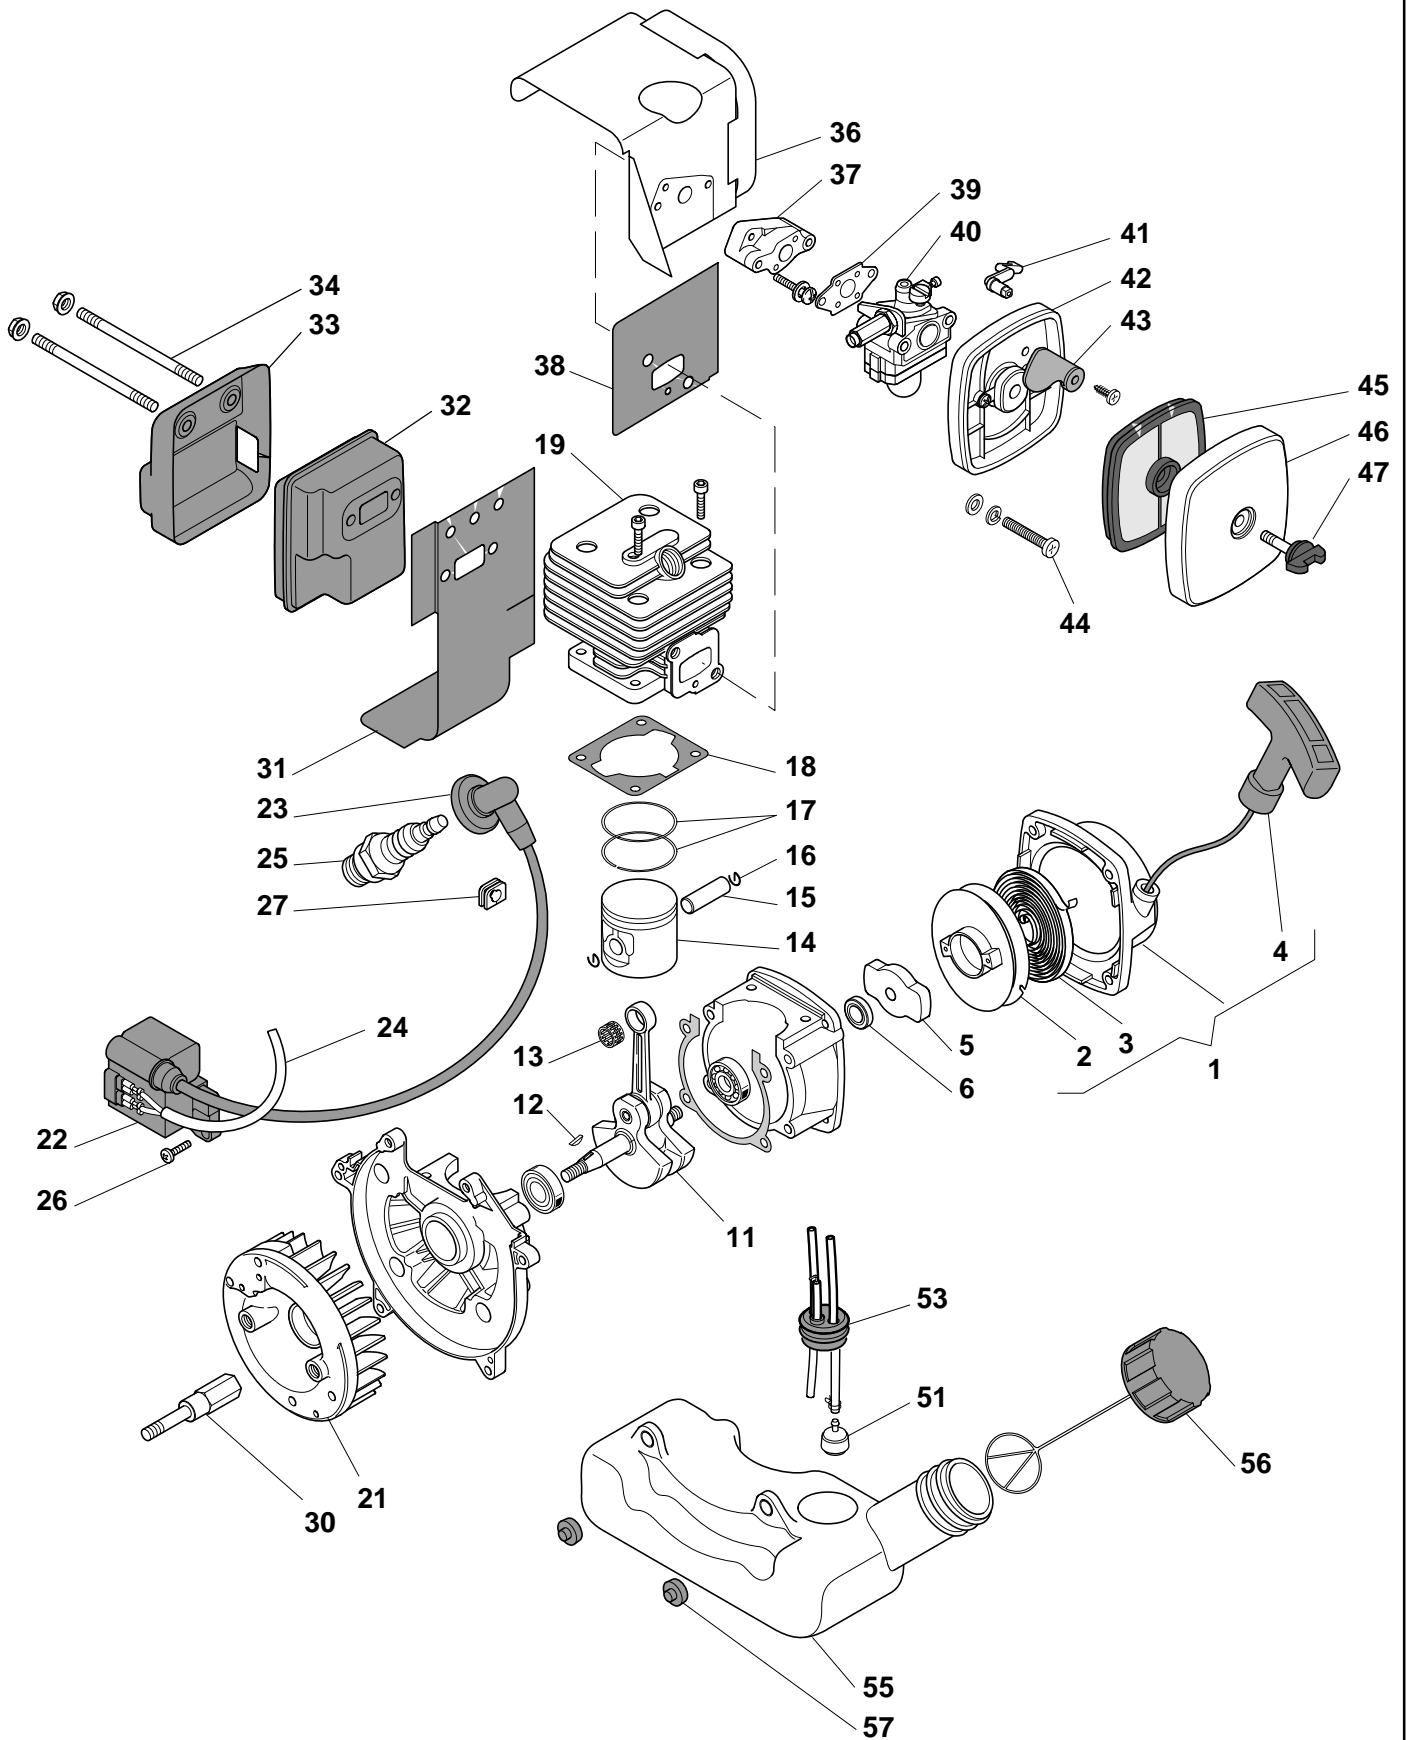

XBL 260 H

Engine

Pos.	Part no.	Q.ty	Description	Remarks
1	183058031/0	1	Starter Ass.Y	
2	123604006/0	1	Starter Pulley	
3	123430584/0	1	Spring	
4	123300012/0	1	Starter Handle	
5	183082002/0	1	Starter Cup Ass.Y	
6	119035159/0	2	Seal Ring	
11	123020024/0	1	Crankshaft	
12	123072004/0	1	Flywheel Key	
13	123235006/0	1	Needle Bearing	
14	123590007/0	1	Piston	
15	123760005/0	1	Piston Pin	
16	123202005/0	2	Washer, Piston Pin	
17	123204009/0	2	Piston Ring	
18	123280044/0	1	Cylinder Gasket	
19	123071021/0	1	Cylinder	
21	123880010/0	1	Flywheel Ass.Y	
22	118801574/0	1	Ignition Ass'Y	
23	123053004/0	1	Spark Plug Cover	
24	123065040/0	1	Earth Cable	
25	3210024	1	Spark Plug	
26	123878070/0	2	Screw	
27	123275023/0	1	Grommet	
30	123020029/0	1	Joint Chair Ass'Y	
31	123280057/0	1	Muffler Shield	
32	183740016/0	1	Muffler	
33	123600068/0	1	Muffler Shield	
34	123878071/0	2	Double-Screw Bolt	
36	123600069/0	1	Guard	
37	123073508/0	1	Intake Manifold	
38	123280058/0	1	Gasket	
39	123280059/0	1	Intake-Carb Gasket	
40	123054033/0	1	Carburettor	
41	123315090/0	1	Choke Lever	
42	123040003/0	1	Air Filter Holder	
43	123190001/0	1	Starter Valve	
44	123878072/0	2	Screw	
45	123220012/0	1	Air Filter	
46	123090031/0	1	Filter Cover	
47	123878073/0	1	Knob	
51	183520006/0	1	Intake Filter Assy	
53	123275021/0	1	Grommet	
55	123733004/0	1	Fuel Tank	
56	183790009/0	1	Fuel Cap Assy	
57	123280060/0	2	Grommet