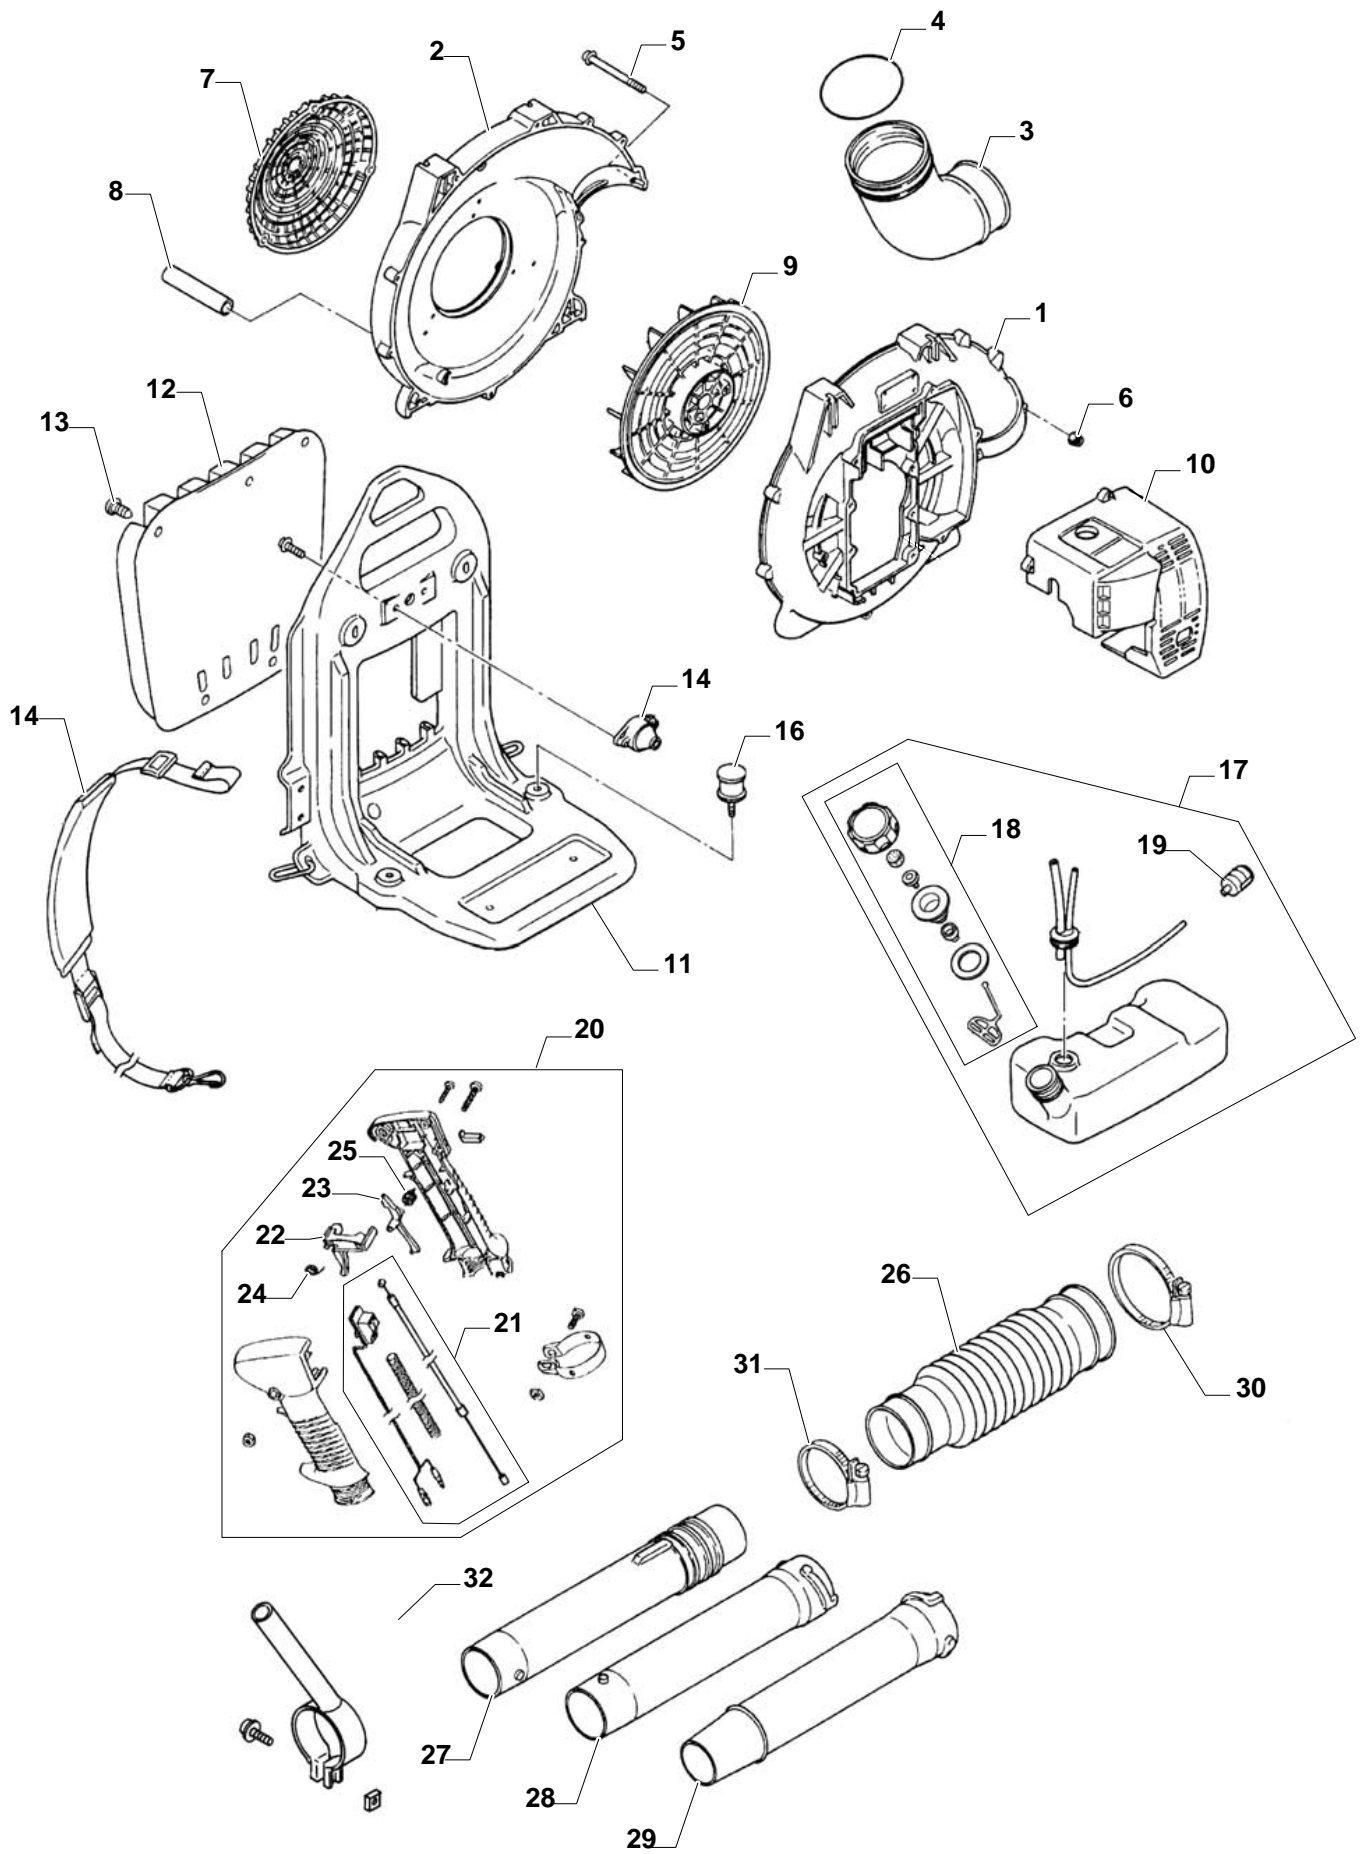

XBL 620 B

Engine

Pos.	Part no.	Q.ty	Description	Remarks
1	123071006/0	1	Cylinder Assy	
2	123878046/0	1	Screw	
3	123073506/0	1	Intake Manifold	
4	123208404/0	1	Flange	
4	123878035/0	1	Screw	
5	123878037/0	1	Screw	
6	183740002/0	1	Muffler	
7	123220005/0	1	Arrester	
8	123878038/0	1	Screw	
9	183057004/0	1	Crankase	
10	123280016/0	1	Gasket	
11	114215213/0	1	Ball Bearing	
12	119035158/0	1	Seal Ring	
13	119035156/0	1	Seal Ring	
14	123878045/0	1	Screw	
15	112610000/0	1	Ring	
16	123590001/0	1	Piston	
17	123204001/0	2	Piston Ring	
18	6995129	1	Piston Pin	
19	6995093	1	Snap Ring	
20	6995021	1	Needle Bearing	
21	6995041	1	Washer	
22	123020016/0	1	Crankshaft	
23	123120003/0	1	Nut	
24	6995018	1	Flywheel Key	
25	123880003/0	1	Flywheel	
26	123044004/0	1	Electronic Coil	
27	6995234	1	Screw	
28	123053000/0	1	Spark Plug Cover	
29	123430576/0	1	Spark Plug Spring	
30	3210024	1	Spark Plug	
31	123109529/0	1	Spark Plug Cover	
32	183065009/0	1	Earth Cable	
33	183058013/0	1	Starter Ass.Y	
34	123604004/0	1	Starter Pulley	
35	123878041/0	1	Screw	
36	123054018/0	1	Carburettor	
37	183781000/0	1	Air Filter Holder	
38	183090002/0	1	Filter Cover	
39	123220006/0	1	Air Filter	
40	123208403/0	1	Flange	
41	123878034/0	1	Screw	
42	123654000/0	1	Guard	
43	123878036/0	1	Screw	
44	123878039/0	1	Screw	
45	183303507/0	1	Gasket Ass' Y	