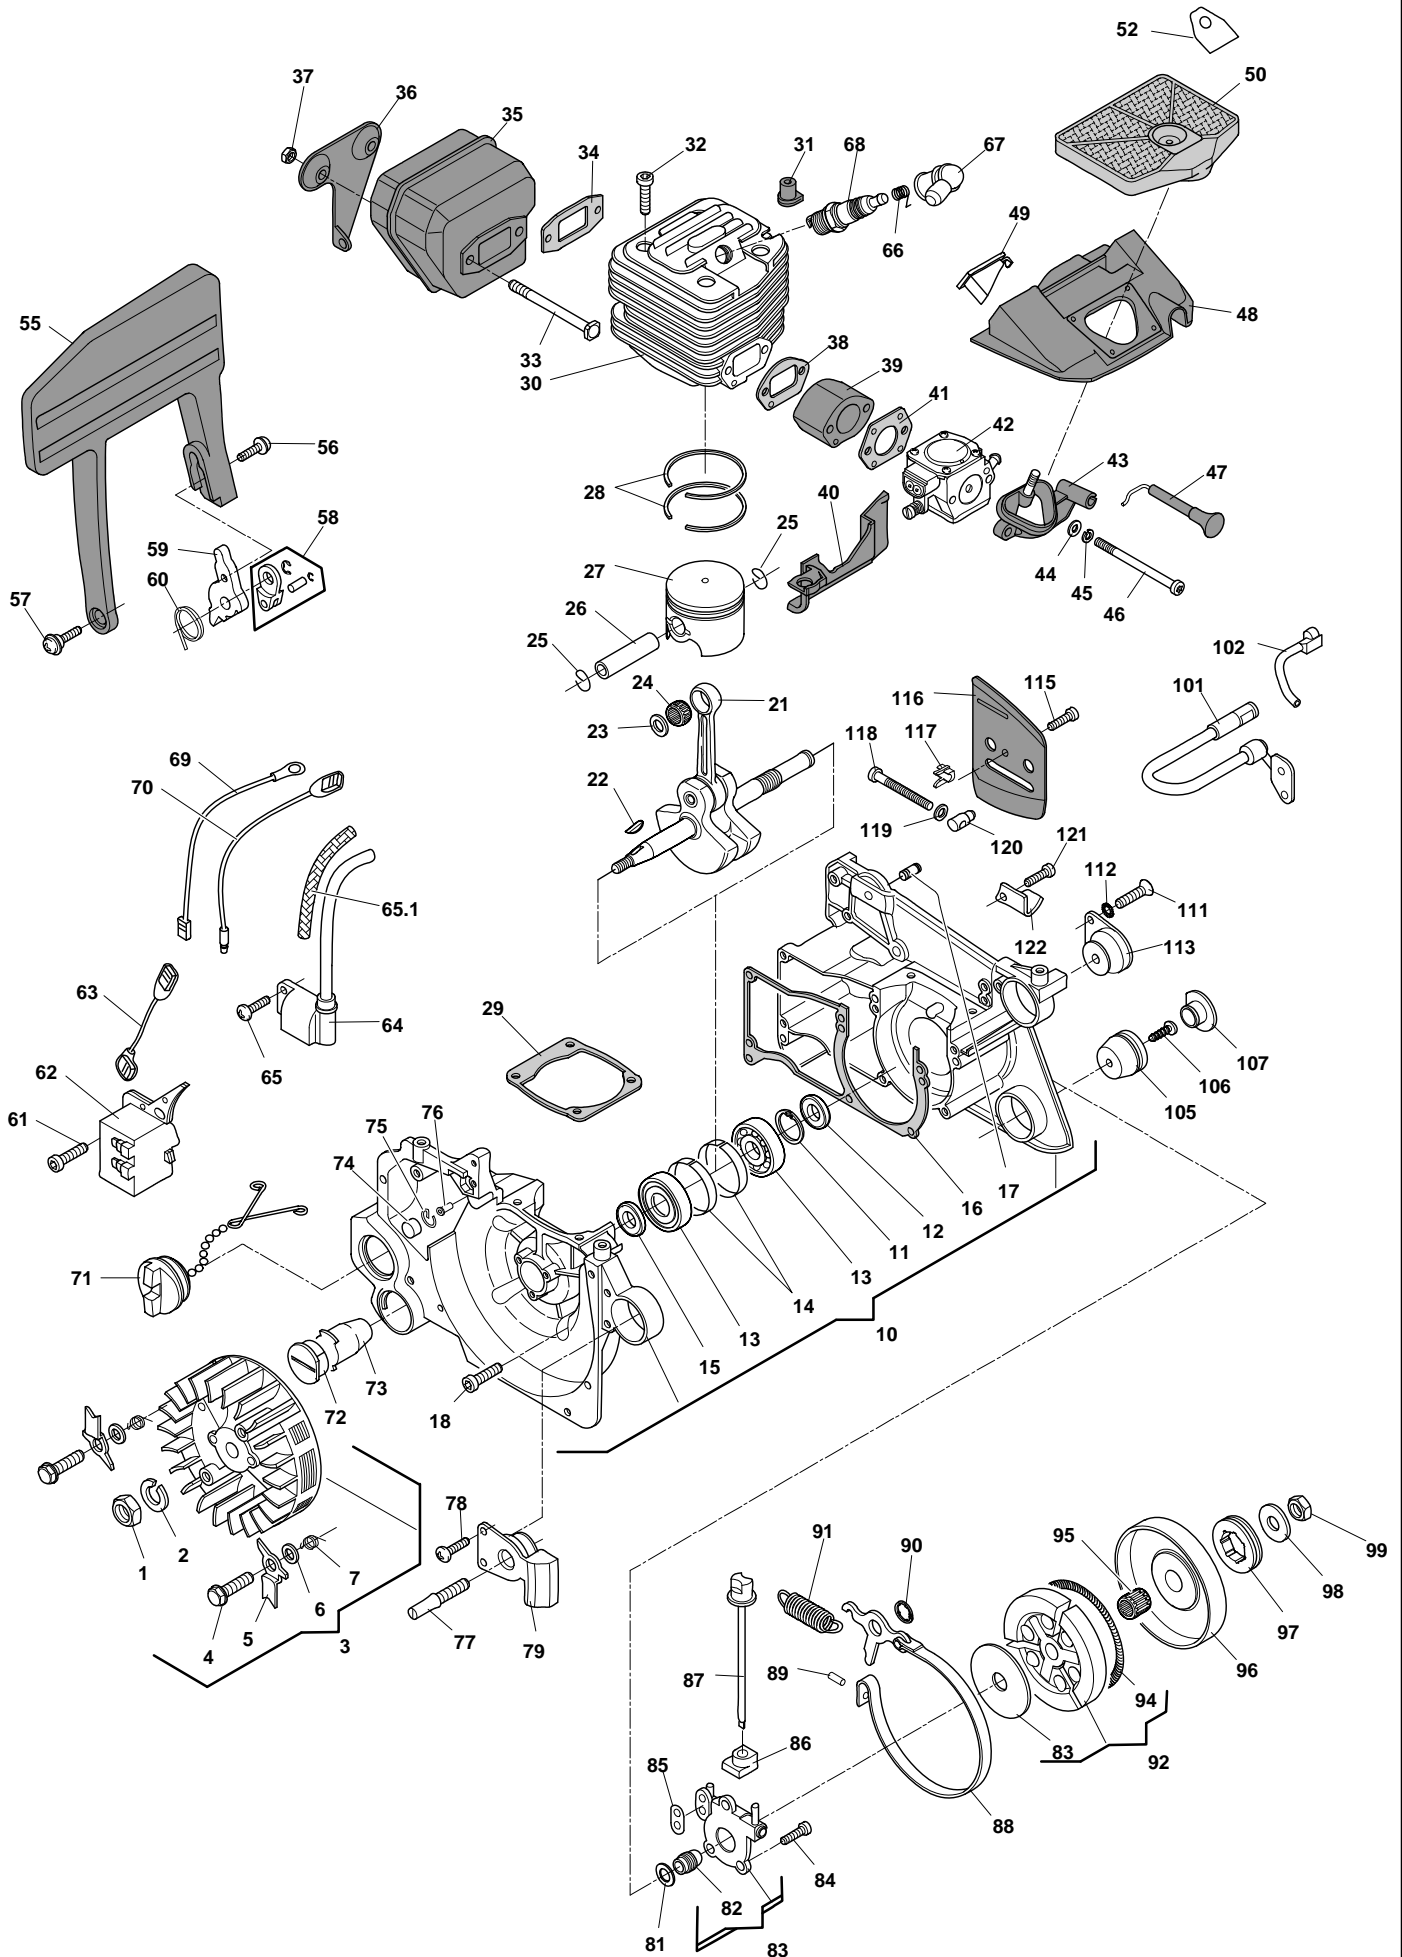

Engine

XC 68 - Model Year 2008

Engine

Pos.	Part no.	Q.ty	Description	Remarks
1	6995020	1	Nut	
2	6995014	1	Washer	
3	6995056	1	Flywheel Ass.Y	
4	6995075	2	Screw	
5	6995130	2	Starter Hook	
6	6995132	2	Washer	
7	6995098	2	Spring	
10	6995151	1	Crankase Ass.Y	
11	6995017	1	Elastic Ring	
12	6995165	1	Seal Ring	
13	6995166	2	Bearing	
14	6995029	2	Washer	
15	6995084	1	Seal Ring	
16	6995139	1	Crankcase Gasket	
17	6995028	2	Pin	
18	6995070	6	Screw	
21	6995042	1	Crankshaft	
22	6995018	1	Flywheel Key	
23	6995041	2	Washer	
24	6995021	1	Needle Bearing	
25	6995093	2	Snap Ring	
26	6995129	1	Piston Pin	
27	6995054	1	Piston	
28	6995055	2	Piston Ring	
29	6995027	1	Cylinder Gasket	
30	6995136	1	Cylinder	
31	6995100	1	Grommet	
32	6995070	4	Screw	
33	6995103	2	Screw	
34	6995102	1	Gasket	
35	6995025	1	Muffler	
36	6995101	1	Deflector	
37	6995064	2	Nut	
38	6995137	1	Intake Manif-Gasket	
39	6995053	1	Intake Manifold	
40	6995112	1	Air Conveyor	
41	6995138	1	Intake-Carb Gasket	
42	6995149	1	Carburettor	
43	6995126	1	Air Manifold	
44	23657003/0	2	Washer	
45	6995003	2	Washer	
46	6995001	2	Screw	
47	6995051	1	Choke Lever	
48	6995150	1	Air Filter Holder	
49	6995026	1	Cap Ass'Y	
50	6995146	1	Air Filter	
52	6995145	1	Plate	
55	6995148	1	Hand Guard Assy	
56	6995062	1	Screw	
57	6995142	1	Screw	
58	6995147	1	Retainer	
59	6995058	1	Lever	
60	6995108	1	Spring	
61	6995083	2	Screw	
62	6995141	1	Magnet	
63	6995046	1	Cable	
64	6995045	1	Ignition Ass'Y	
65	6995008	2	Screw	
65.1	6995065	1	Jacket Tube	
66	6995022	1	Spark Plug Spring	
67	6995066	1	Spark Plug Cover	
68	3210024	1	Spark Plug	
69	6995047	1	Coil-Switch Cable	
70	6995048	1	Earth Cable	
71	6995109	1	Tank Cap	
72	6995155	2	Welch Plug	
73	6995036	2	Shock Absorber