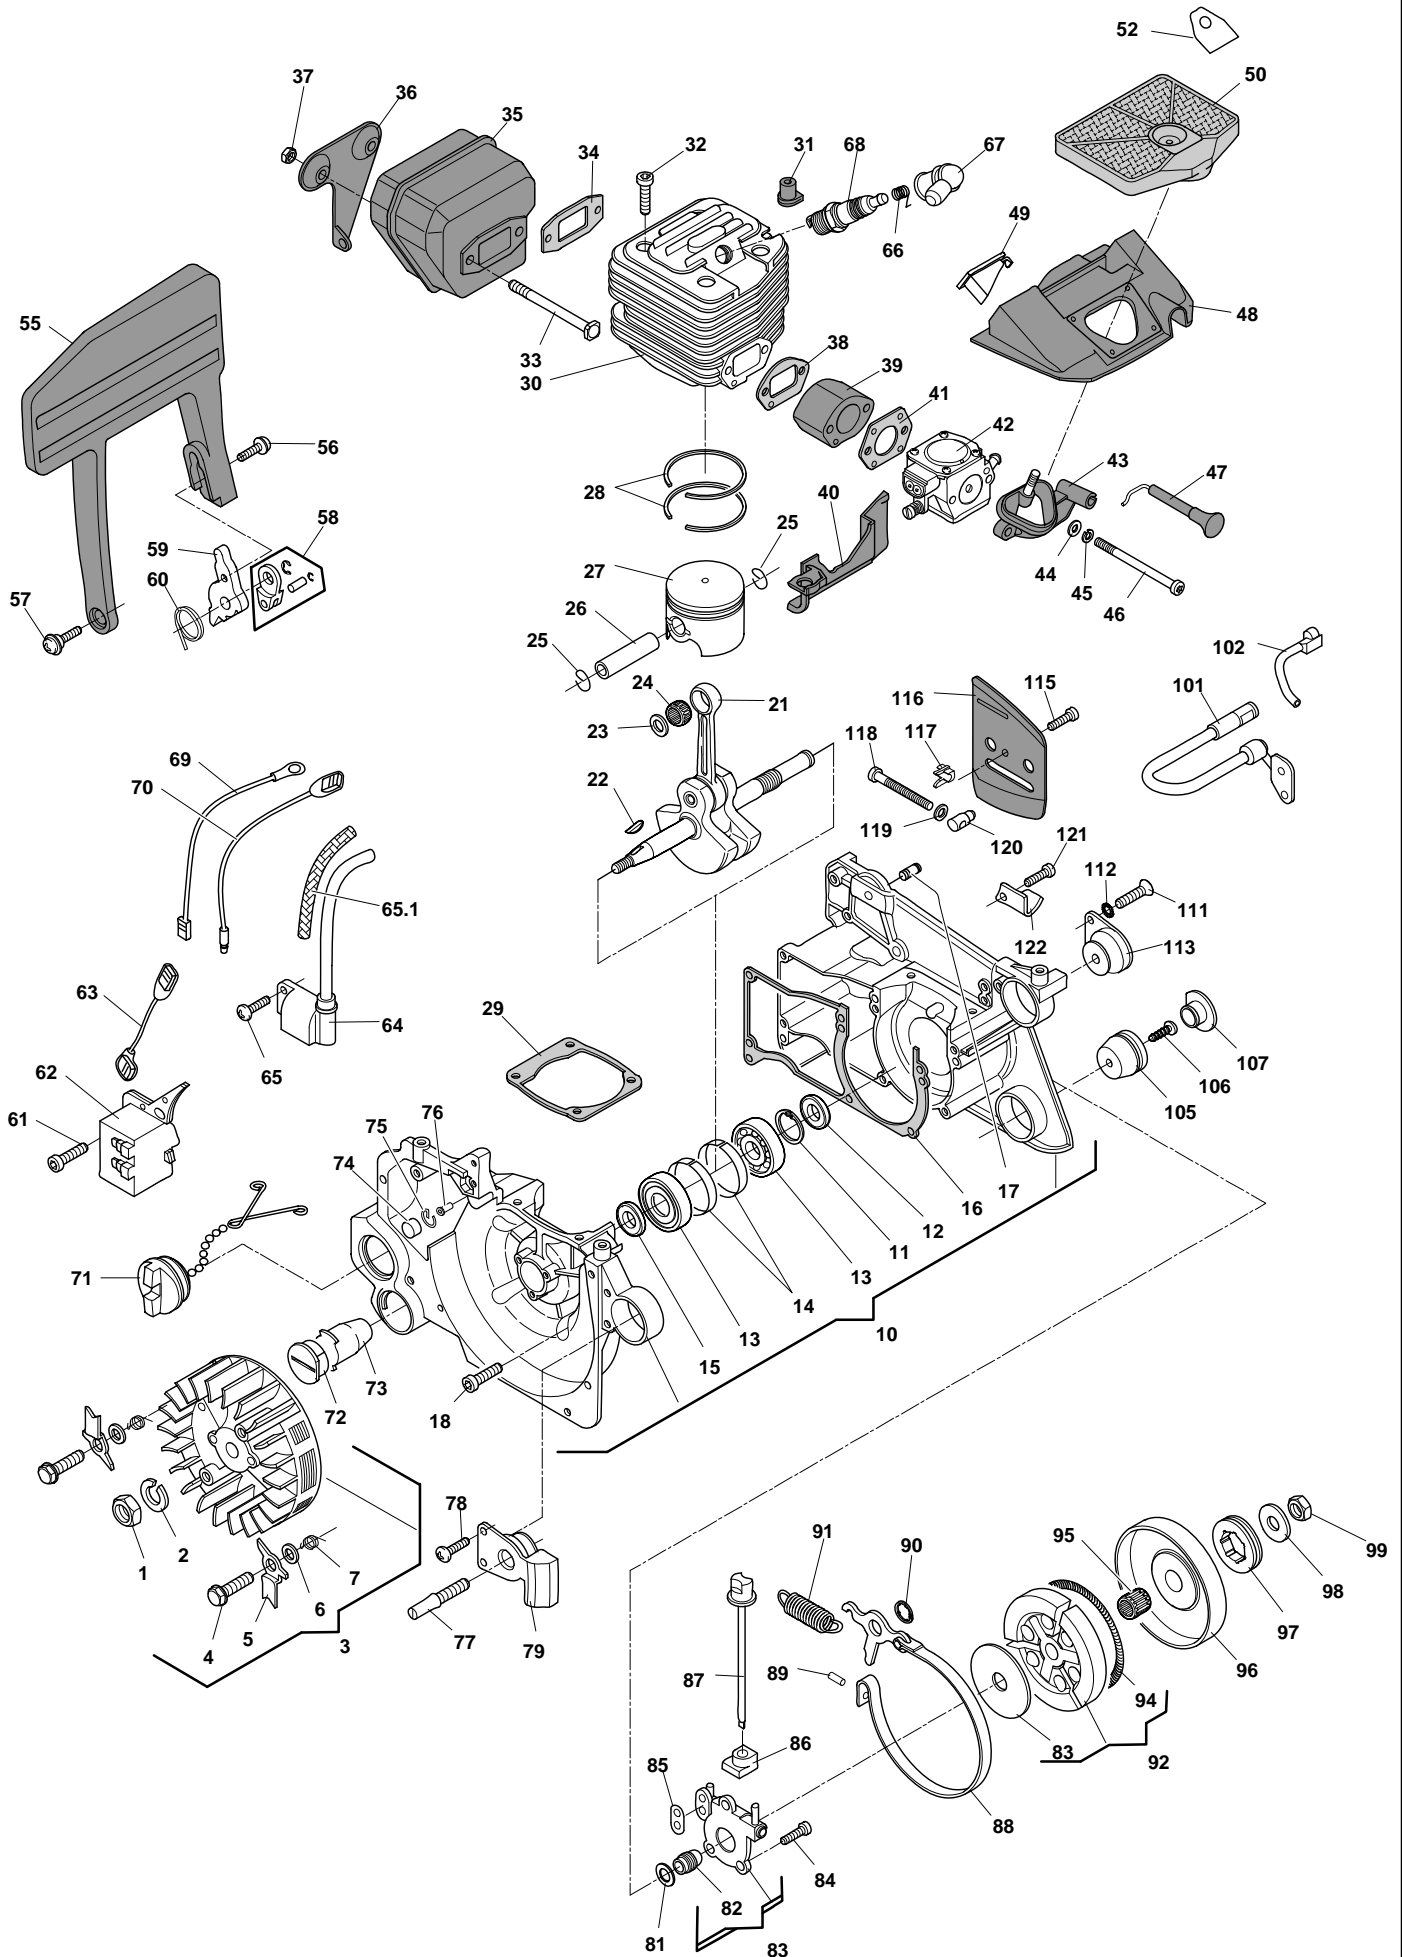

Engine

XC 68 - Model Year 2008

Engine

Pos.	Part no.	Q.ty	Description	Remarks
74	6995087	1	Valve	
75	6995088	1	Retainer	
76	6995081	1	Valve	
77	6995040	2	Pin	
78	6995031	2	Screw	
79	6995037	1	Shock Absorber	
81	6995019	2	Washer	
82	6995119	1	Screw	
83	6995140	1	Oil Pump	
84	6995011	3	Screw	
85	6995120	1	Gasket	
86	6995121	1	Grommet	
87	6995122	1	Retaining Pin	
88	6995106	1	Brake Band	
89	23665001/0	1	Pin	
90	6995015	2	Elastic Ring	
91	6995059	1	Spring	
92	6995043	1	Clutch Ass.Y	
93	6995044	1	Washer	
94	6995095	1	Spring	
95	6995079	1	Needle Bearing	
96	6995094	1	Drum Ass'Y, Clutch	
97	6995128	1	Gear Assy	
98	6995096	1	Washer	
99	6995074	1	Nut	
101	6995104	1	Filter Intank Assy With Pipe	
102	6995105	1	Oil Tube Outlet	
105	6995038	1	Shock Absorber	
106	6995023	1	Screw	
107	6995068	1	Cap	
111	6995007	2	Screw	
112	6995077	2	Washer	
113	6995039	1	Shock Absorber	
115	6995006	1	Screw	
116	6995117	1	Plate	
117	6995086	1	Screw	
118	6995085	1	Screw	
119	23657003/0	1	Washer	
120	6995078	1	Pin	
121	6995031	1	Screw	
122	6995030	1	Chain Guard