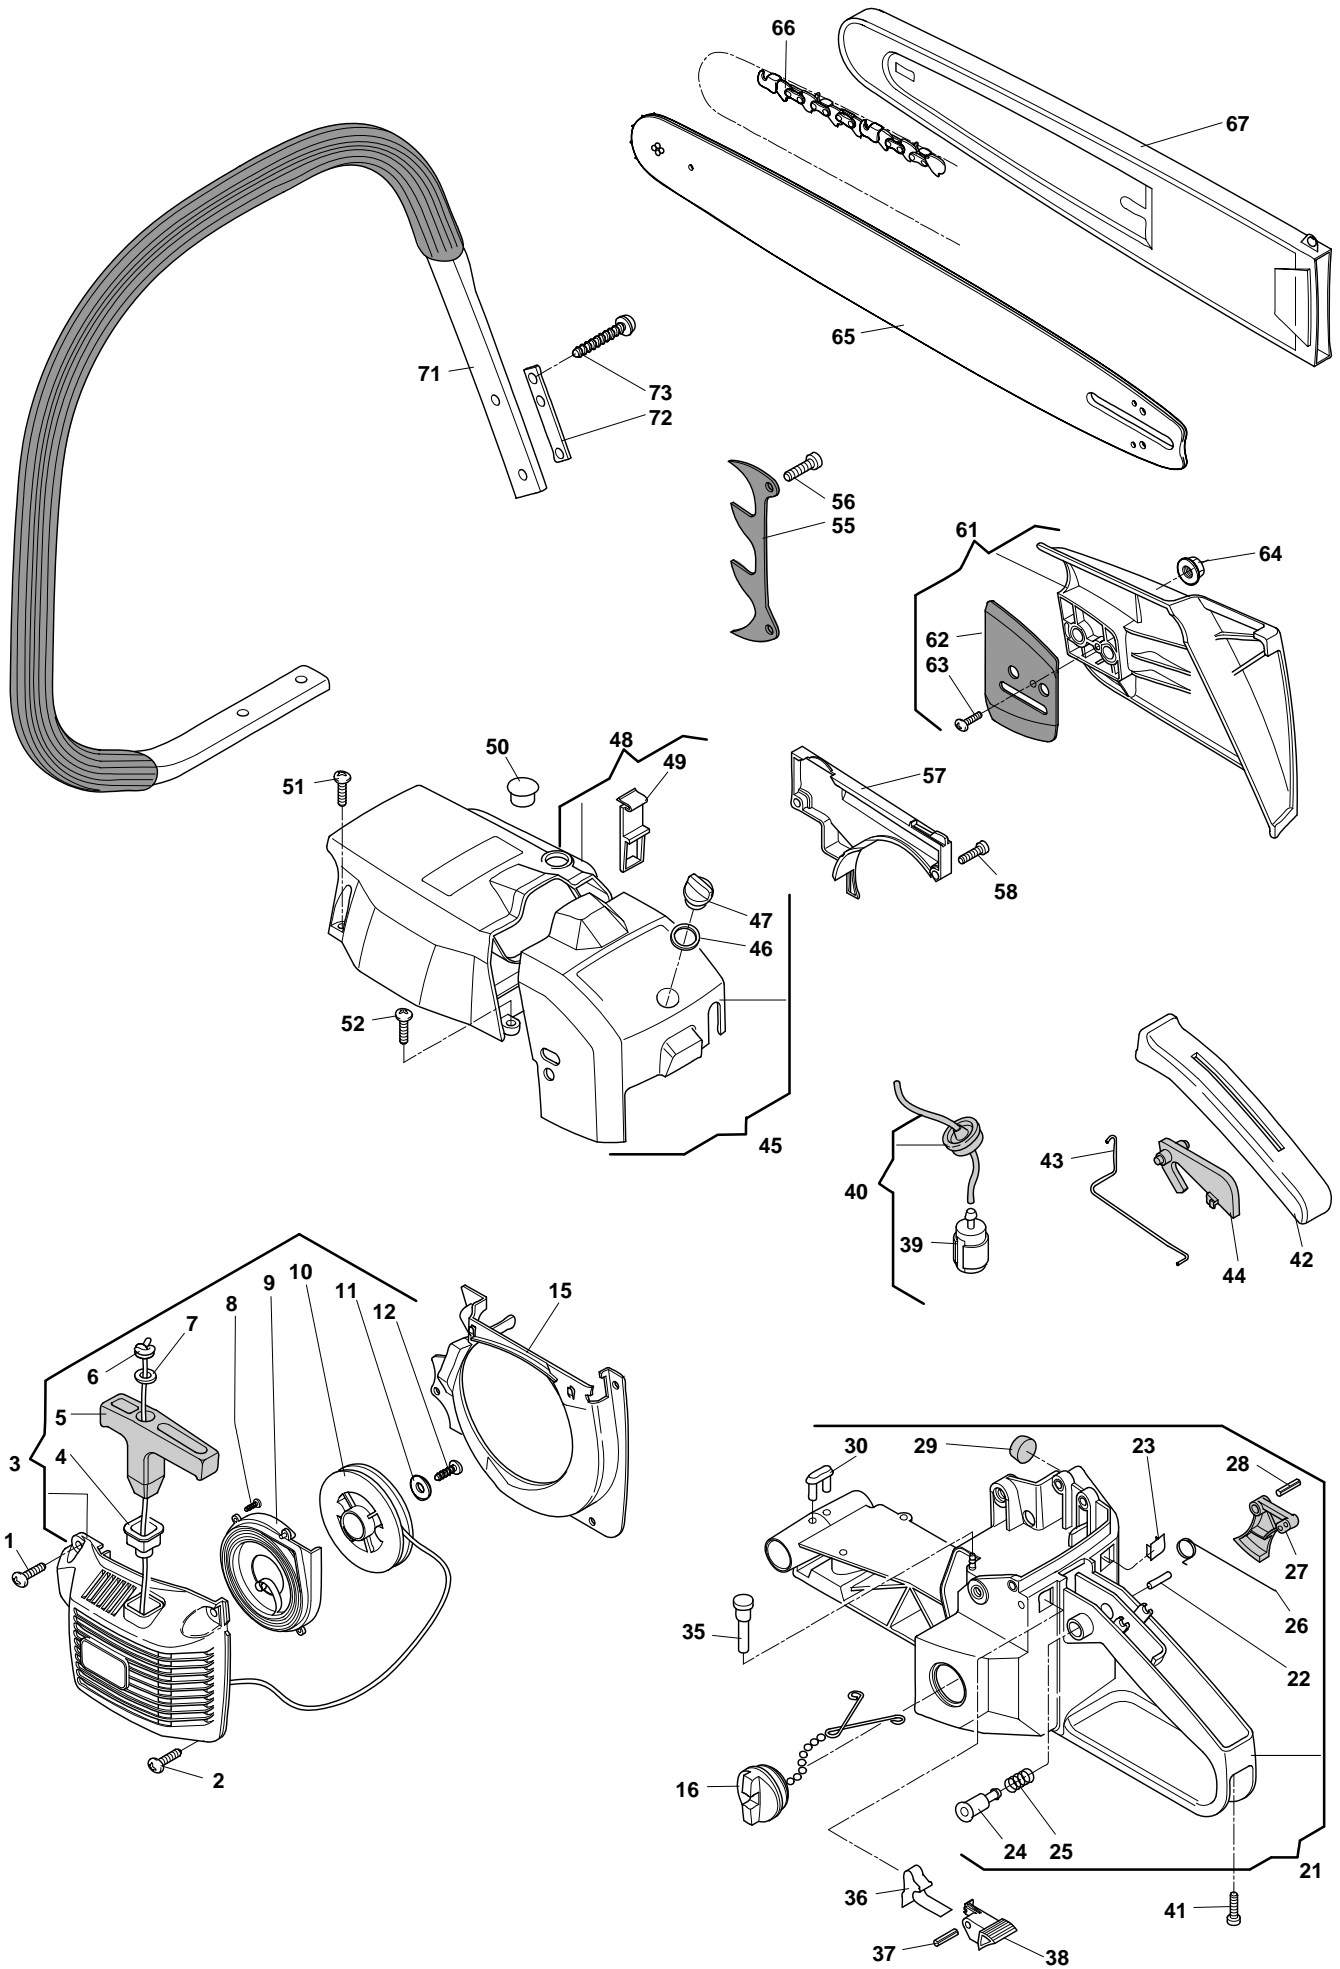

Housing

XC 68 - Model Year 2008

Housing

Pos.	Part no.	Q.ty	Description	Remarks
1	6995142	1	Screw	
2	6995050	3	Screw	
3	6995162	1	Starter Assy Red	
4	6995049	1	Grommet	
5	6995125	1	Starter Handle	
6	6995124	1	Starter Cord	
7	6995076	1	Washer	
8	6995061	2	Screw	
9	6995123	1	Starter Spring	
10	6995099	1	Starter Pulley	
11	6995080	1	Washer	
12	6995023	1	Screw	
15	6995131	1	Air Conveyor	
16	6995091	1	Fuel Cap Assy	
21	6995153	1	Handle Assy	
22	6995082	1	Retainer	
23	6995089	1	Plate	
24	6995073	1	Knob	
25	6995072	1	Spring	
26	6995114	1	Spring	
27	6995134	1	Throttle Lever	
28	6995016	1	Pin	
29	6995034	1	Shock Absorber	
30	6995063	1	Shock Absorber	
35	6995092	1	Breather Valve Ass.Y	
36	6995115	1	Spring	
37	6995035	1	Elastic Pin	
38	6995090	1	Switch	
39	6995069	1	Intake Filter Assy	
40	6995116	1	Fuel Line	
41	6995113	1	Screw	
42	6995154	1	Handle Cover	
43	6995052	1	Throttle Lever	
44	6995135	1	Safety Lever	
45	6995163	1	Filter Cover Red	
46	6995133	1	Gasket	
47	6995127	1	Knob	
48	6995159	1	Cylinder Cover Red	
49	6995110	1	Heater Regulator	
50	6995111	1	Grommet	
51	6995012	1	Screw	
52	6995010	2	Screw	
55	6995060	1	Spike	
56	6995031	2	Screw	
57	6995161	1	Cover	
58	6995009	2	Screw	
61	6995160	1	Clutch Ho. W/Br. Assy Red	
62	6995118	1	Plate	
63	6995013	1	Screw	
64	6995097	2	Nut	
65	6995164	1	Guide Bar 20"	20" 3/8" .058" (1.5 Mm)
65	6995316	1	Guide Bar 18"	18" 3/8" .058" (1.5 Mm)
66	4113741	1	Chain 20"	20" 3/8" .058" (1.5 Mm) - 72E
66	4113742	1	Chain 18"	18" 3/8" .058" (1.5 Mm) - 66E
67	4181497	1	Chain Cover	
71	6995057	1	Handle	
72	6995067	2	Plate	
73	6995002	4	Screw