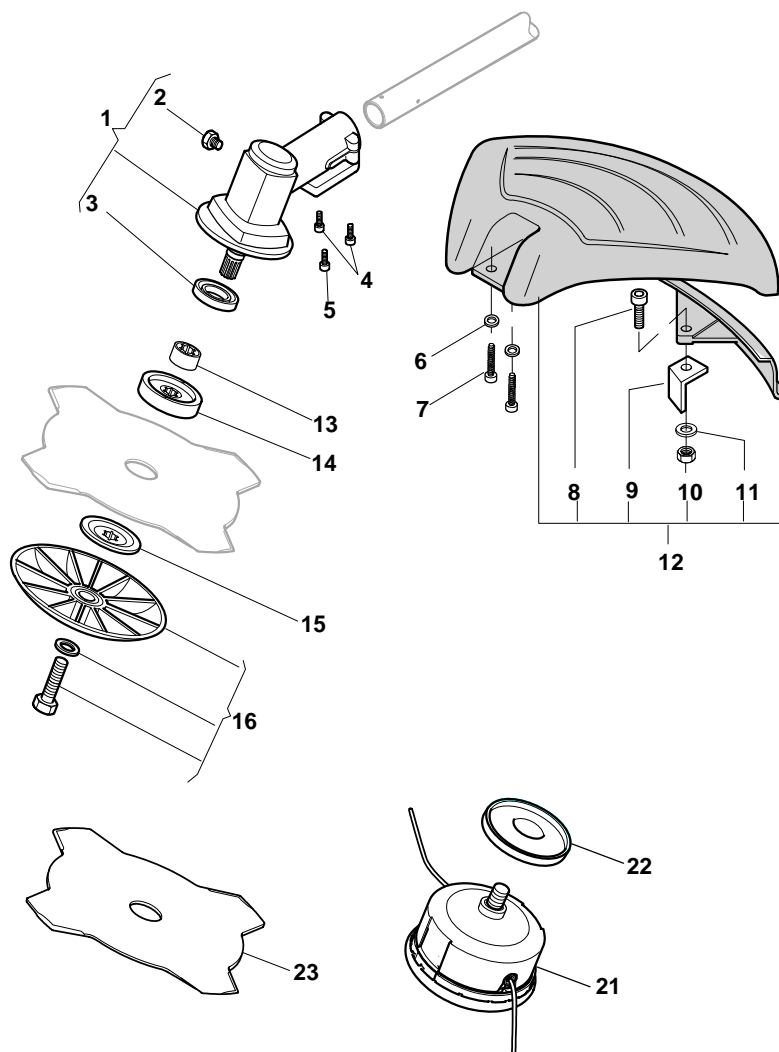

Gear case

Pos.	Part no.	Q.ty	Description	Remarks
1	4252780/1	1	Gear Case Assy	
2	2653460	1	Screw	
3	3121170	1	Oil Seal	
4	2135050	2	Screw	
5	2653090	1	Screw	
6	2312150	2	Washer	
7	2135060	2	Screw	
8	2135030	1	Screw	
9	3615000	1	Line Cutter	
10	12154330/0	1	Nut	
11	2312150	1	Washer	
12	8563570	1	Safety Cover Ass.Y	
13	3641700/1	1	Collar	
14	3641640	1	Upper Ring Nut	
15	3612640	1	Lower Ring Nut	
16	4560610	1	Stabilizer	
21	4353000	1	2 Hedges Nylon Head Profi	
22	3614950	1	Plate	
23	4611880	1	4 Teeth Disc 25 Cm