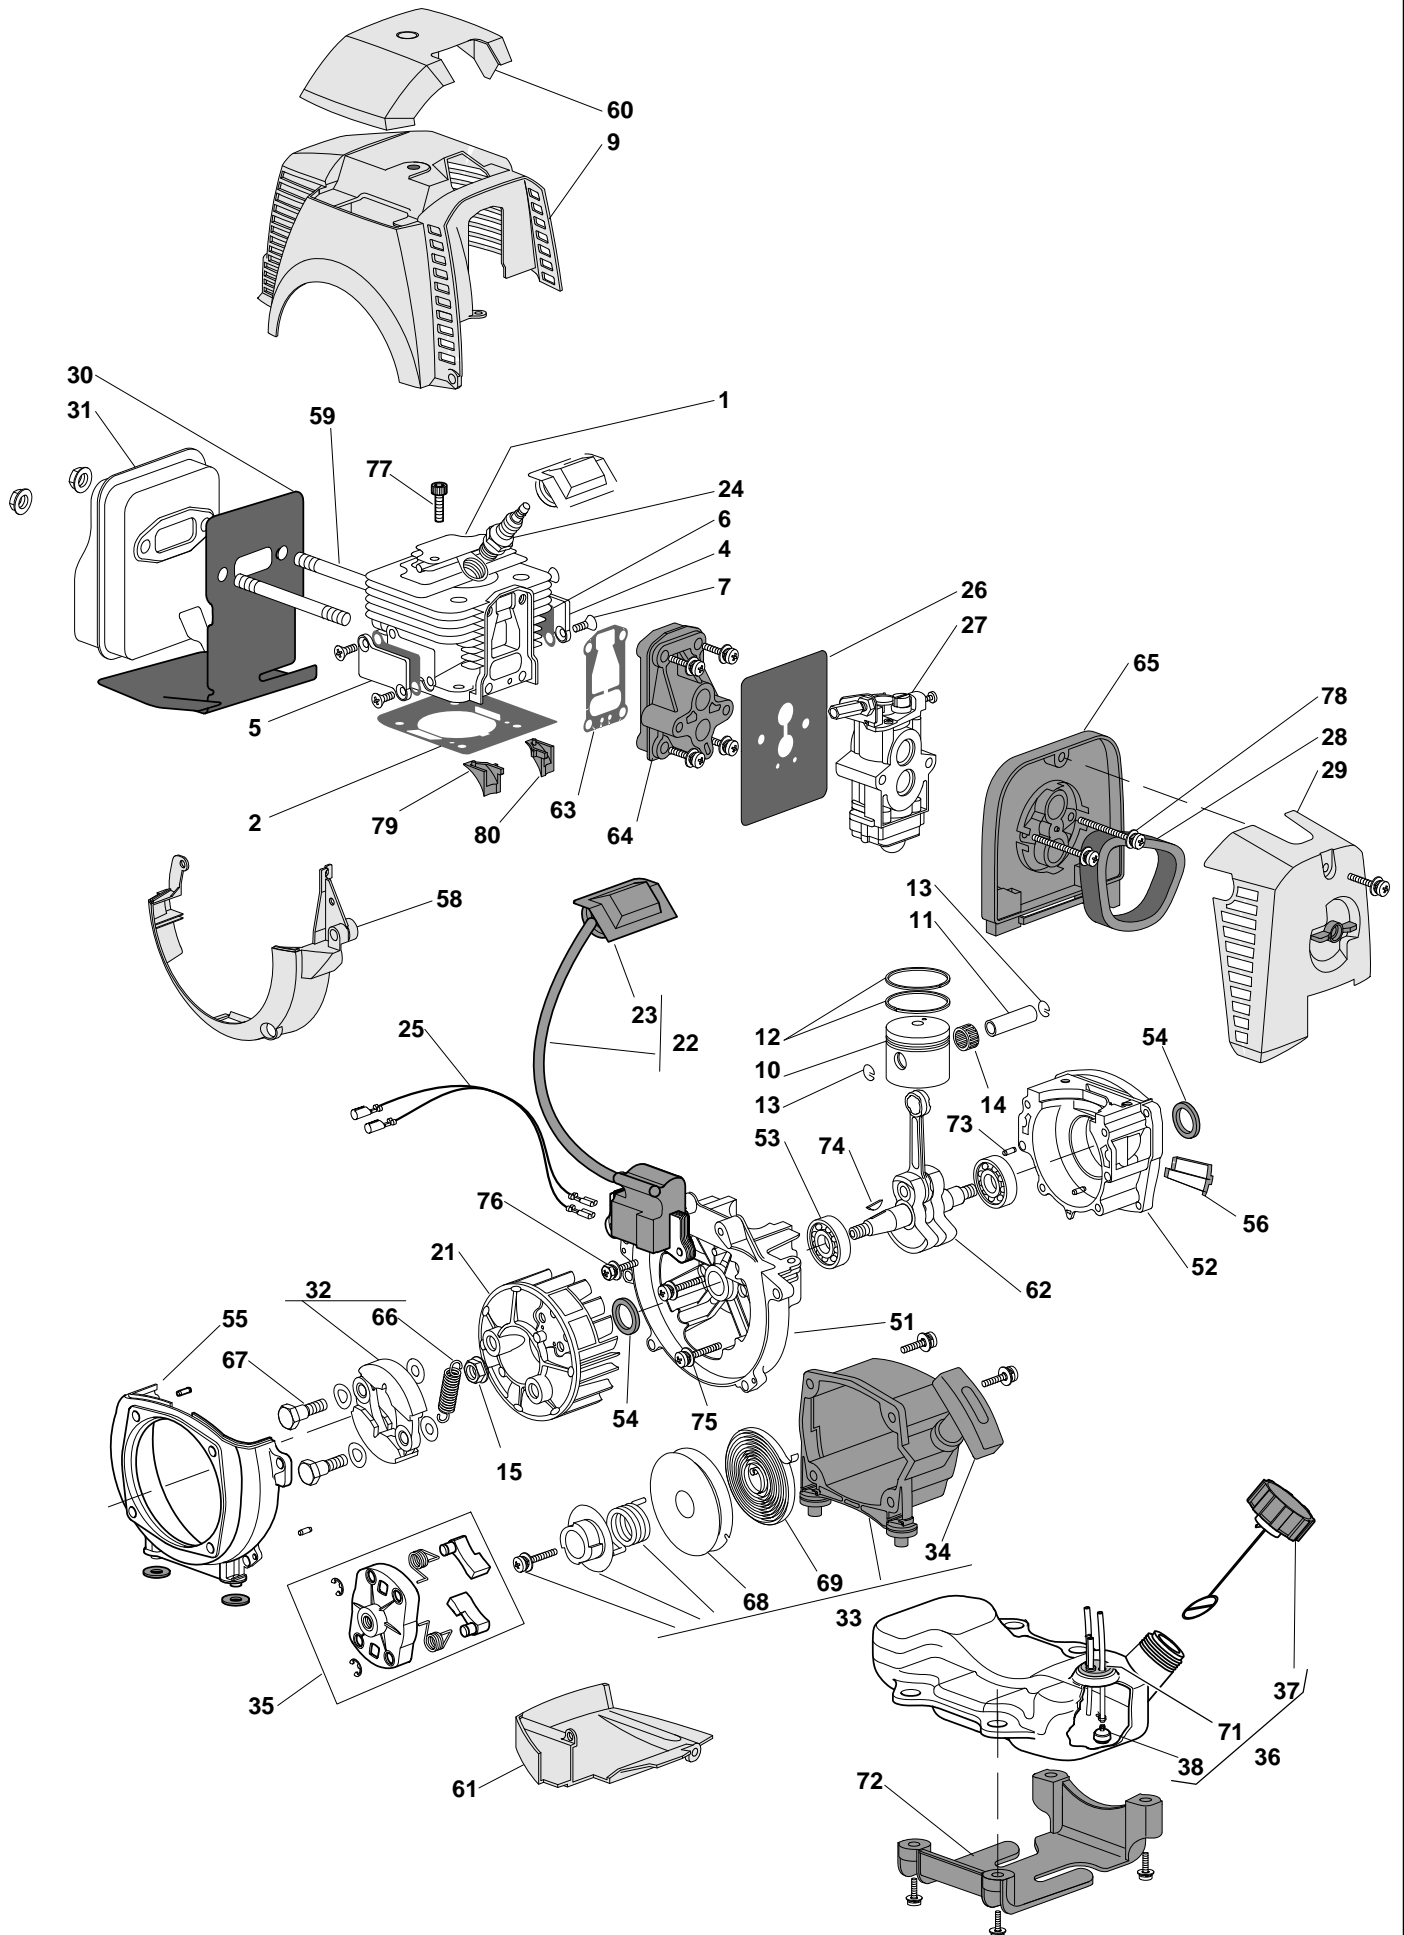

Engine

XB 35 DS - Model Year 2010

Engine

Pos.	Part no.	Q.ty	Description	Remarks
1	123071011/0	1	Cylinder	
2	123280050/0	1	Cylinder Gasket	
4	123109555/0	1	Cover	
5	123109556/0	1	Cover	
6	123280032/0	2	Gasket	
7	123878054/0	4	Screw	
9	323106029/0	1	Red Cylinder Cover	
10	123590005/0	1	Piston	
11	123760002/0	1	Piston Pin	
12	123204006/0	2	Piston Ring	
13	123202003/0	2	Washer, Piston Pin	
14	123235004/0	1	Needle Bearing	
15	123120005/0	1	Nut	
21	123880006/0	1	Flywheel	
22	123044013/0	1	Electronic Coil	
23	323053003/0	1	Spark Plug Cover	
24	3210024	1	Spark Plug	
25	183065029/0	1	Earth Cable	
26	123280033/0	1	Intake-Carb Gasket	
27	123054030/0	1	Carburettor	
28	123220009/0	1	Air Filter	
29	183090010/0	1	Filter Cover, Red	
30	123280029/0	1	Gasket	
31	183740014/0	1	Muffler	
32	183215006/0	1	Clutch Ass.Y	
33	183058035/0	1	Starter Ass.Y	
34	123300007/0	1	Starter Handle	
35	123082003/0	1	Starter Cup Ass.Y	
36	183733006/0	1	Fuel Tank Ass.Y	
37	183790008/0	1	Fuel Cap Ass.Y	
38	183520004/0	1	Intake Filter	
51	123685007/0	1	Crank Case	
52	123685006/0	1	Crank Case	
53	114215216/0	2	Bearing	
54	119035160/0	2	Seal Ring	
55	123208411/0	1	Transm.Support Case	
56	123109560/0	1	Cover	
58	323109566/0	1	Case, Red	
59	123878061/0	2	Double-Screw Bolt	
60	323109563/0	1	Red Cover, Spark Plug	
61	323600066/0	1	Lower Guard, Red	
62	123020027/0	1	Crankshaft	
63	123280052/0	1	Intake Manif-Gasket	
64	123073510/0	1	Intake Manifold	
65	123040002/0	1	Air Cleaner Base	
66	123430587/0	1	Spring	
67	123878060/0	2	Screw	
68	123604009/0	1	Starter Pulley	
69	123430590/0	1	Spring	
71	123275022/0	1	Grommet Ass.Y	
72	123784006/0	1	Guard	
73	123753002/0	2	Pin	
74	123072003/0	1	Flywheel Key	
75	123878066/0	4	Screw	
76	123878064/0	2	Screw	
77	123878063/0	4	Screw	
78	123878065/0	2	Screw	
79	123294002/0	1	Guide	
80	123294003/0	1	Guide