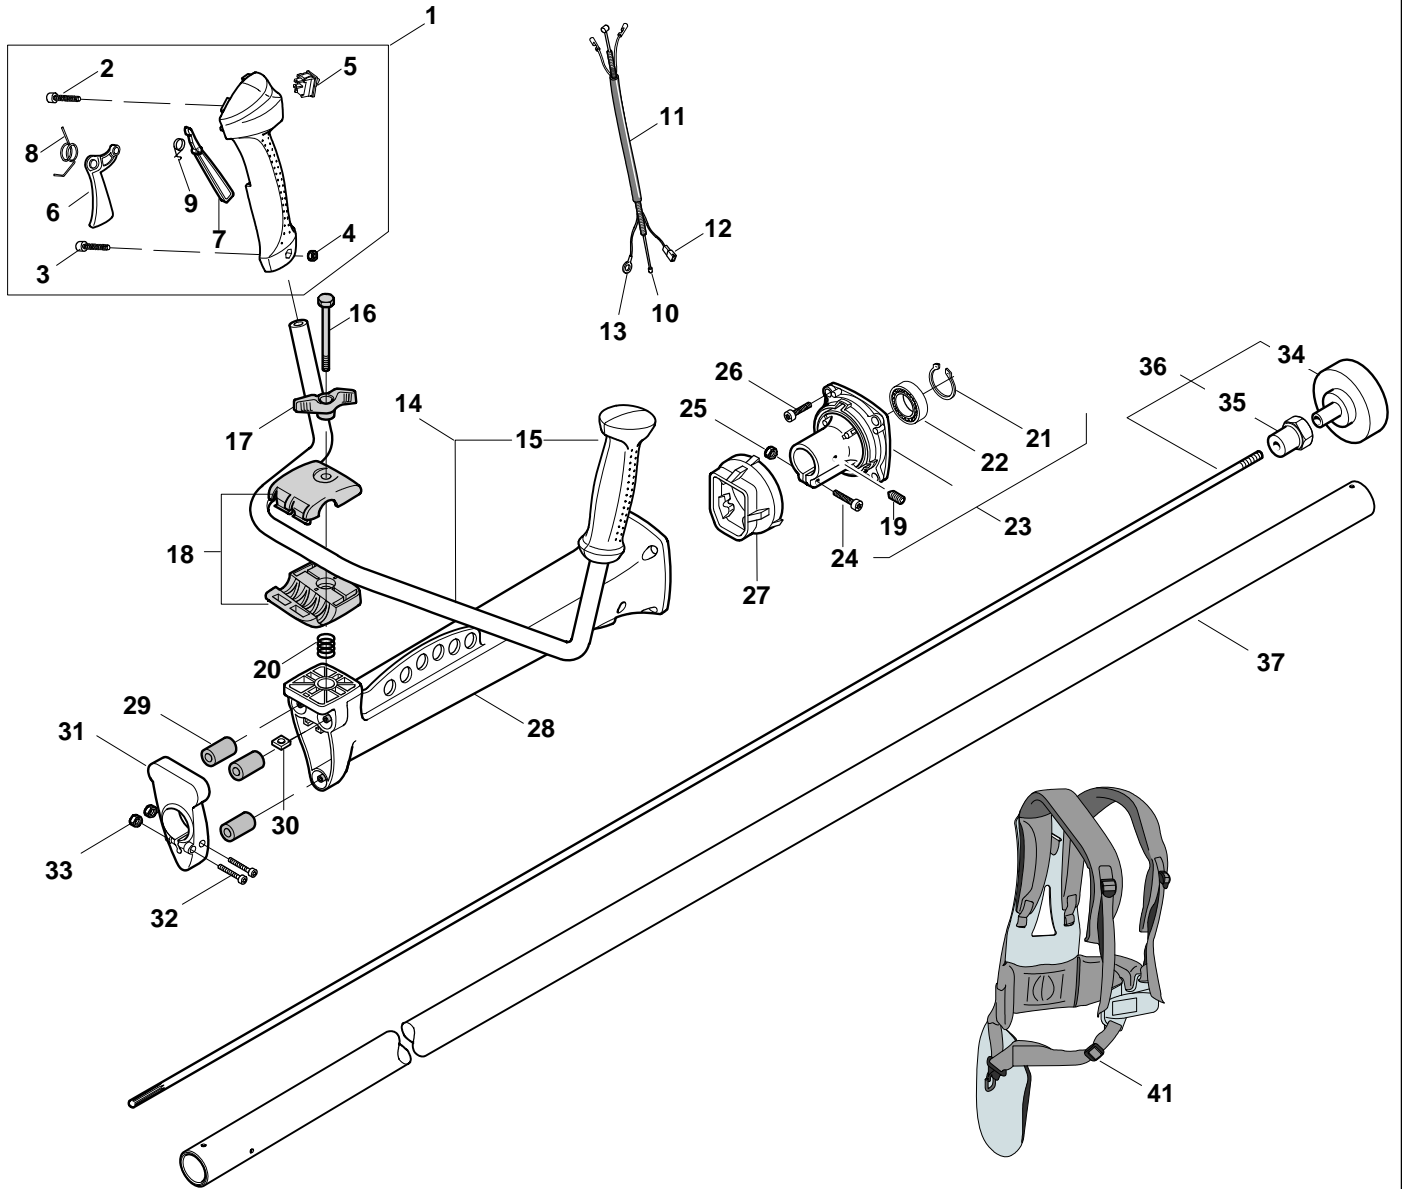

XB 35 DS - Model Year 2010

Handle-transmission

Pos.	Part no.	Q.ty	Description	Remarks
1	383300021/0	1	Handle Ass.Y	
2	2123030	1	Screw	
3	2135050	1	Screw	
4	12154330/0	1	Nut	
5	3210970	1	Stop Switch	
6	323315083/0	1	Throttle Lever	
7	323315084/0	1	Safety Lever	
8	3654270/1	1	Spring	
9	3654280/1	1	Spring	
10	123066021/0	1	Wire Ass.Y	
11	3786220	1	Wire Sheath	
12	123065031/0	1	Coil-Switch Cable (Red)	
13	123065032/0	1	Earth Cable (Black)	
14	383394009/0	1	Handle	
15	323395053/0	1	Left Knob	
16	2112580	1	Screw	
17	3750480	1	Wing Nut	
18	8521070	1	Handgrip Support Ass.Y	
19	2126050	1	Screw	
20	3654530	1	Spring	
21	3353080	1	Seeger Ring	
22	3112170	1	Bearing	
23	8521000/1	1	Transmission Hub Ass.Y R 28	
24	2135150	1	Screw	
25	2432030	1	Nut	
26	2135160	4	Screw	
27	3L3744330/1	1	Rear Shock Absorber	
28	4563850/2	1	Transmission Housing	
29	3744320	3	Front Shock Absorber	
30	3615190	1	Handle Fixing Plate	
31	4563861	1	Front Housing Support R 28	
32	2135060	2	Screw	
33	12154330/0	2	Nut	
34	4121861/1	1	Clutch	
35	3642191	1	Bearing Hub	
36	4251400	1	Trasmission Shaft	
37	4251724	1	Trasmission Pipe Ass.Y R 28	
38	323208406/0	1	Flange	
41	123046002/0	1	Harness