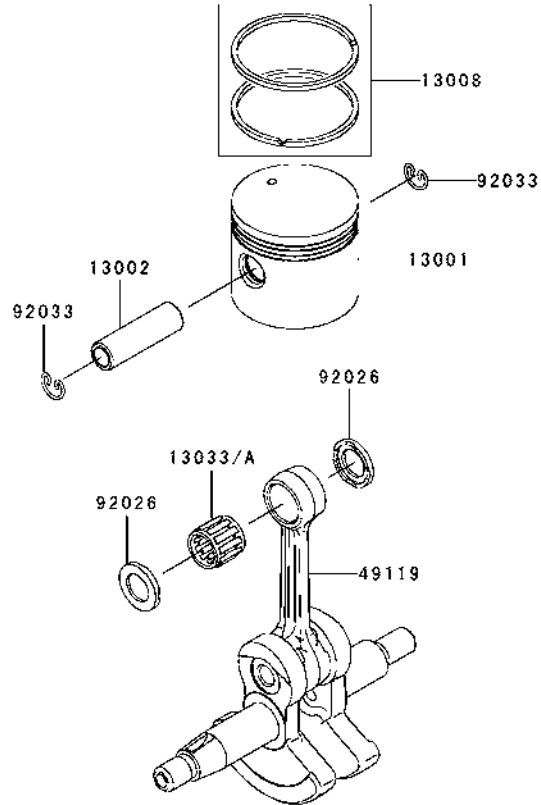

serie 01

E0110-A596A

Ref. No.	Part No.	Description	Quantity
11005	11005-2160	CYLINDER-ENGINE	1
11061	11061-2192	GASKET	1
11065	11065-2130	CAP	1
13272	13272-2009	PLATE	2
14080	14080-2064	CRANKCASE	1
14080A	14080-2065	CRANKCASE	1
34001	34001-2090	STAND	1
92043	92043-1302	PIN	2
92045	92045-2058	BEARING-BALL,6201C3	2
92049	92049-2253	SEAL-OIL,ISCD12X22X4.5	1
92049A	92049-2267	SEAL-OIL,ISCD 12X22X4.5F	1
120	120CB0520	BOLT-SOCKET,5X20	4
214	214AA0408	SCREW-PAN+,-,4X8	4
221	221AA0408	SCREW-CSK-CROSS,4X8	1
225	225AA0530	SCREW-PAN-WSP-CROS,5X30	3

This catalog covers:
TJ035E- □ S50

GRID NO.
B-04

This grid covers:
PISTON/CRANKSHAFT

BT 34 GBL KAWA
 ENGINE / MOTORE: **TJ 35E**
 serie 01

E0120-A378B

Ref. No.	Part No.	Description	Quantity
13001	13001-2170	PISTON-ENGINE	1
13002	13002-2101	PIN-PISTON	1
13008	13008-6045	RING-SET-PISTON	1
13033	13033-2065	BEARING-SMALL END	1
13033A	13033-2067	BEARING-SMALL END	*
49119	49119-2243	CRANKSHAFT-ASSY	1
92026	92026-2355	SPACER.9X15X1.8	2
92033	92033-2061	RING-SNAP	2