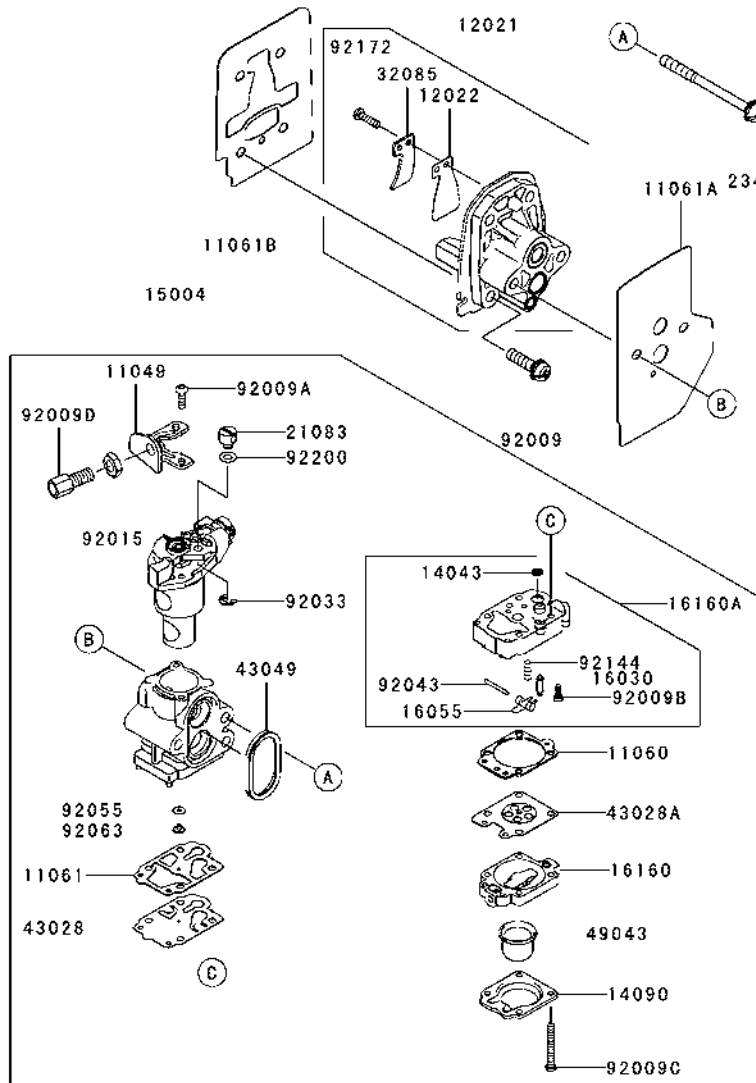

This catalog covers:
TJ035E- □ S50

GRID NO. This grid covers:
B-07 CARBURETOR

E0180-A746A

Ref. No.	Part No.	Description	Quantity
11049	11049-2006	BRACKET	1
11060	11060-2111	GASKET	1
11061	11061-2054	GASKET	1
11061A	11061-2208	GASKET,CARBURETOR/INSULATOR	1
11061B	11061-2209	GASKET,CYLINDER/INSULATOR	1
12021	12021-2055	VALVE-ASSY-REED	1
12022	12022-2060	VALVE-REED	1
14043	14043-2051	FILTER	1
14090	14090-2017	COVER,PRIMER PUMP	1
15004	15004-2049	CARBURETOR-ASSY	1
16030	16030-2078	VALVE-FLOAT	1
16055	16055-2051	LEVER	1
16160	16160-2089	BODY	1
16160A	16160-2141	BODY	1
21083	21083-2073	ARM	1
32085	32085-2106	STOPPER	1
43028	43028-2067	DIAPHRAGM	1
43028A	43028-2096	DIAPHRAGM	1
43049	43049-2062	PACKING	1
49043	49043-2067	PUMP-PRIMING	1
92009	92009-2249	SCREW,5X20	4
92009A	92009-2277	SCREW	2
92009B	92009-2336	SCREW	1
92009C	92009-2337	SCREW	4
92009D	92009-2354	SCREW	1
92015	92015-2145	NUT	1
92033	92033-2078	RING-SNAP	1
92043	92043-2094	PIN	1
92055	92055-2147	RING-O	1
92063	92063-2393	JET-MAIN,#37	1
92144	92144-2308	SPRING	1
92172	92172-2091	SCREW,3X12	1
92200	92200-2074	WASHER	1
234	234AA0560	SCREW-PAN-WSP+,-,5X60	2