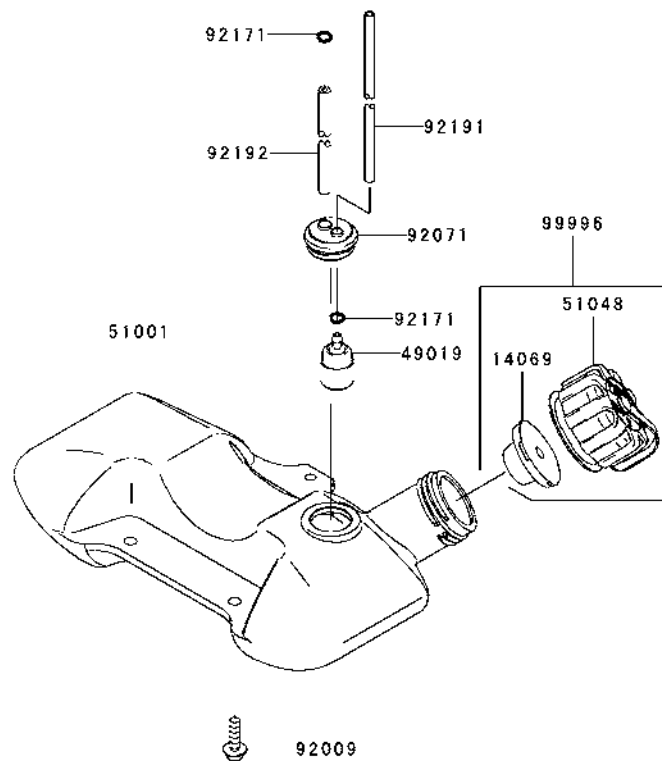

This catalog covers:
TJ035E- □ S50

GRID NO.

B-09

This grid covers:

FUEL-TANK/FUEL-VALVE

BT 34 GBL KAWA
ENGINE / MOTORE: **TJ 35E**
serie 01

E0200-A649A

Ref. No.	Part No.	Description	Quantity
14069	14069-2088	BREATHER	1
49019	49019-2114	FILTER-FUEL	1
51001	51001-2336	TANK-COMP-FUEL	1
51048	51048-2083	CAP-ASSY-TANK	1
92009	92009-2383	SCREW,5X20	3
92071	92071-2142	GROMMET,FUEL TANK	1
92171	92171-2073	CLAMP	2
92191	92191-2102	TUBE,3X5X182	1
92192	92192-2117	TUBE,3X6X90	1
99996	99996-6089	CAP-TANK & BREATHER,ASSY	1