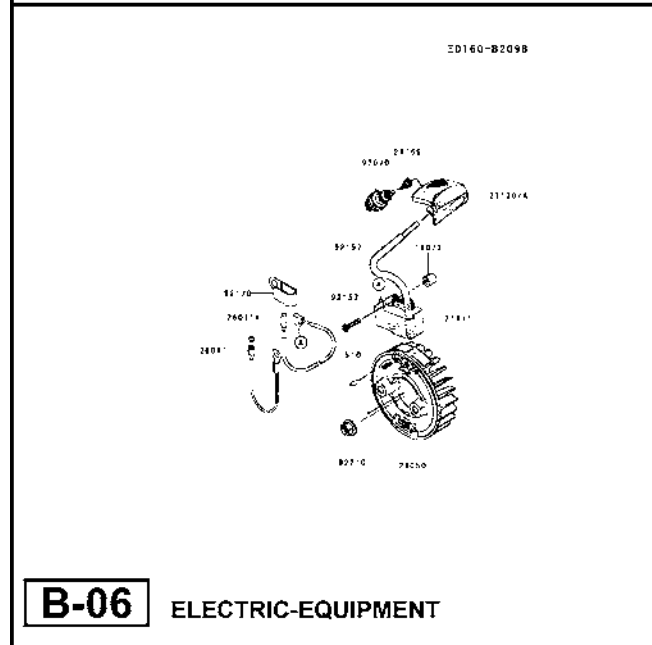

B-03 CYLINDER/CRANKCASE

B-07 CARBURETOR

B-06 ELECTRIC-EQUIPMENT