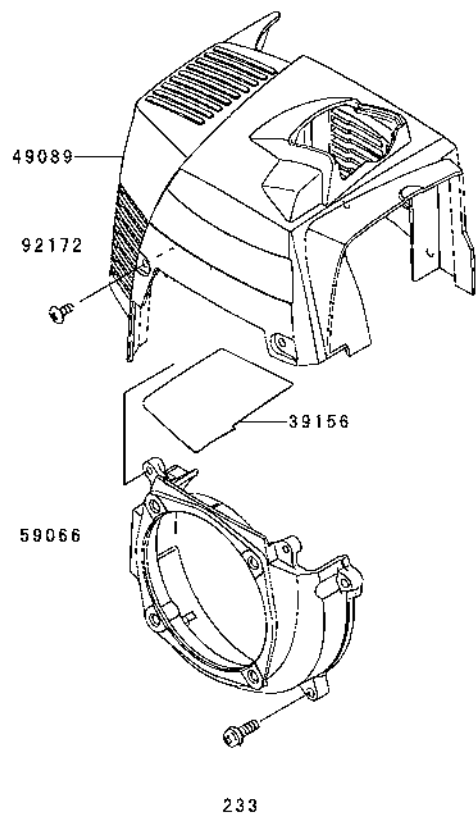

This catalog covers:
TJ035E- □ S50

GRID NO.

B-05

This grid covers:

COOLING-EQUIPMENT

BT 34 GBL KAWA
ENGINE / MOTORE: **TJ 35E**
serie 01

E0150-A835A

Ref. No.	Part No.	Description	Quantity
39156	39156-2089	PAD,SHROUD	1
49089	49089-2643	SHROUD-ENGINE	1
59066	59066-2800	HOUSING-FAN	1
92172	92172-2060	SCREW,4X10	2
233	233AA0516	SCREW-PAN-WP+-.5X16	4