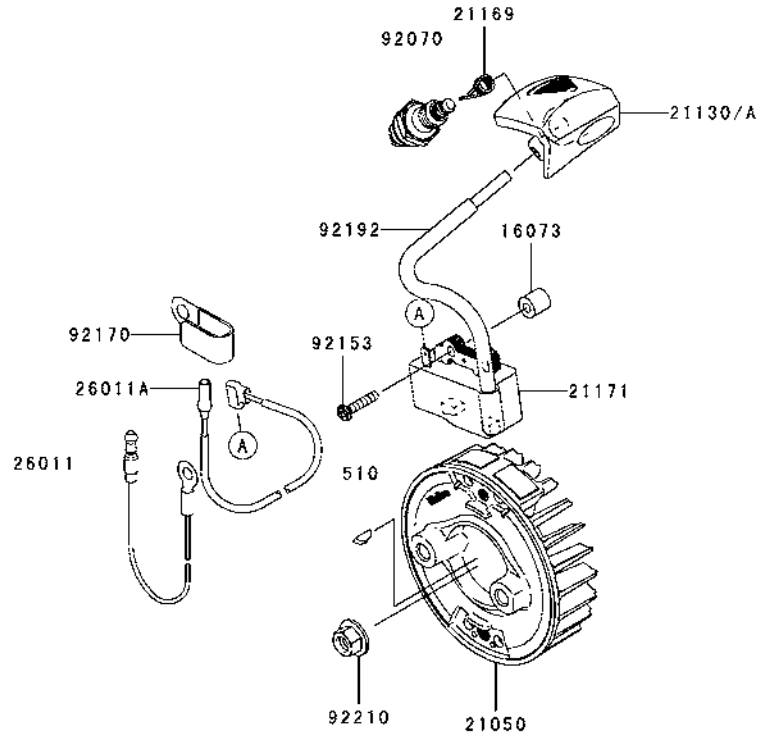

serie 01

E0110-A596A

Ref. No.	Part No.	Description	Quantity
11005	11005-2160	CYLINDER-ENGINE	1
11061	11061-2192	GASKET	1
11065	11065-2130	CAP	1
13272	13272-2009	PLATE	2
14080	14080-2064	CRANKCASE	1
14080A	14080-2065	CRANKCASE	1
34001	34001-2090	STAND	1
92043	92043-1302	PIN	2
92045	92045-2058	BEARING-BALL,6201C3	2
92049	92049-2253	SEAL-OIL,ISCD12X22X4.5	1
92049A	92049-2267	SEAL-OIL,ISCD 12X22X4.5F	1
120	120CB0520	BOLT-SOCKET,5X20	4
214	214AA0408	SCREW-PAN+,-,4X8	4
221	221AA0408	SCREW-CSK-CROSS,4X8	1
225	225AA0530	SCREW-PAN-WSP-CROS,5X30	3

serie 01

E0160-B209B

Ref. No.	Part No.	Description	Quantity
16073	16073-2220	INSULATOR	2
21050	21050-2317	FLYWHEEL	1
21130	21130-2074	CAP-SPARK PLUG	1
21130A	21130-2077	CAP-SPARK PLUG	1
21169	21169-2051	TERMINAL	1
21171	21171-2257	COIL-ASSY-IGNITION	1
26011	26011-2113	WIRE-LEAD	1
26011A	26011-2361	WIRE-LEAD,L=230	1
92070	92070-2107	PLUG-SPARK,BPMR7A(NGK),SOLID	1
92153	92153-2134	BOLT,4X20	2
92170	92170-2041	CLAMP	1
92192	92192-2165	TUBE,6X6.6X80	1
92210	92210-2094	NUT,M8	1
510	510A3100	KEY-WOODRUFF	1