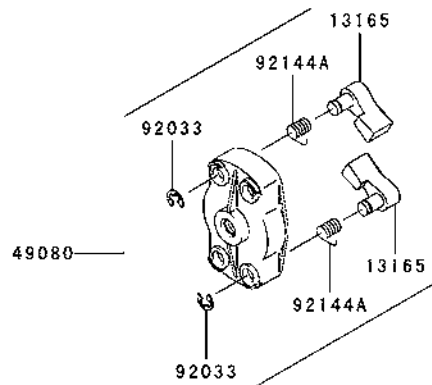

This catalog covers:
TJ035E- □ S50

GRID NO. This grid covers:
B-10 STARTER

BT 34 GBL KAWA
ENGINE / MOTORE: **TJ 35E**
serie 01

E0210-A424A

Ref. No.	Part No.	Description	Quantity
13165	13165-2103	PAWL	2
13169	13169-2386	PLATE,RECOIL STARTER	1
32099	32099-2419	CASE,STARTER-RECOIL	1
46075	46075-2161	GRIP,STARTER-RECOIL	1
49060	49060-2062	CAM,STARTER-RECOIL	1
49080	49080-2201	PULLEY-STARTING	1
49088	49088-2566	STARTER-RECOIL	1
59101	59101-2119	REEL,STARTER-RECOIL	1
59106	59106-2072	ROPE,3.5X850	1
92033	92033-2010	RING-SNAP	2
92144	92144-2054	SPRING	1
92144A	92144-2157	SPRING	2
92145	92145-2149	SPRING	1
92172	92172-2061	SCREW,4X14	4
92172A	92172-2065	SCREW	1