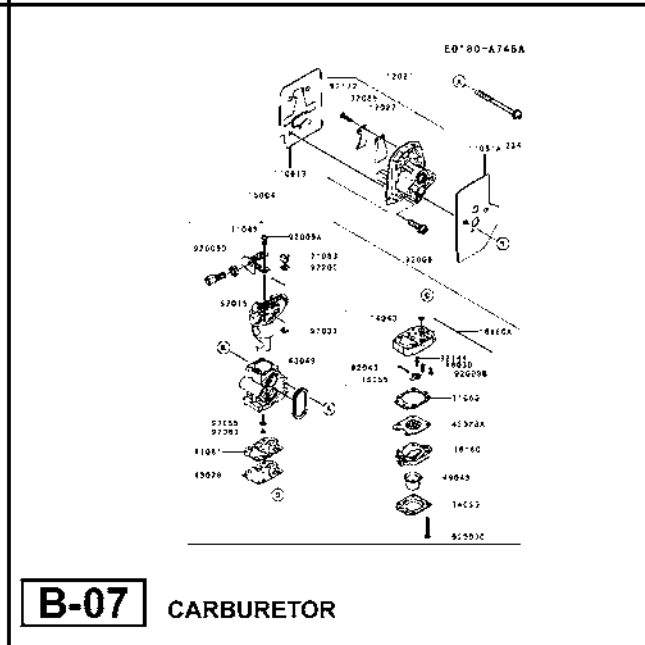

B-04 PISTON/CRANKSHAFT

B-08 AIR-FILTER/MUFFLER

B-07 CARBURETOR