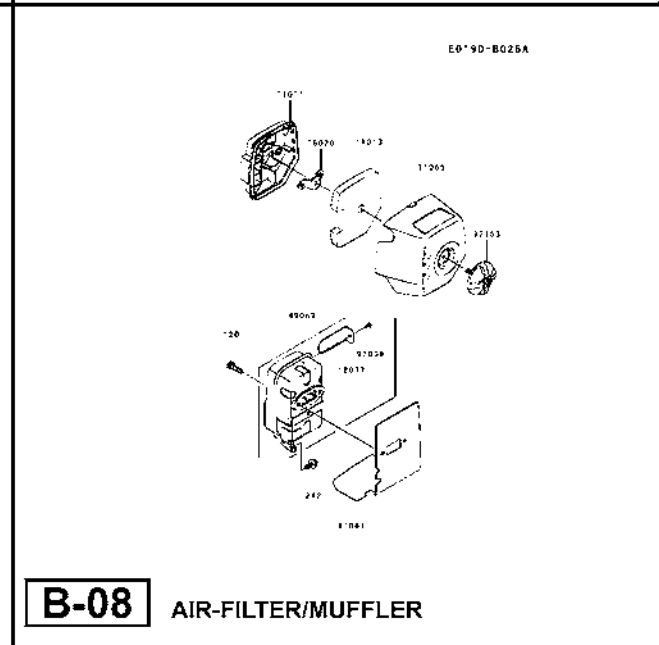

B-05 COOLING-EQUIPMENT

B-08 AIR-FILTER/MUFFLER