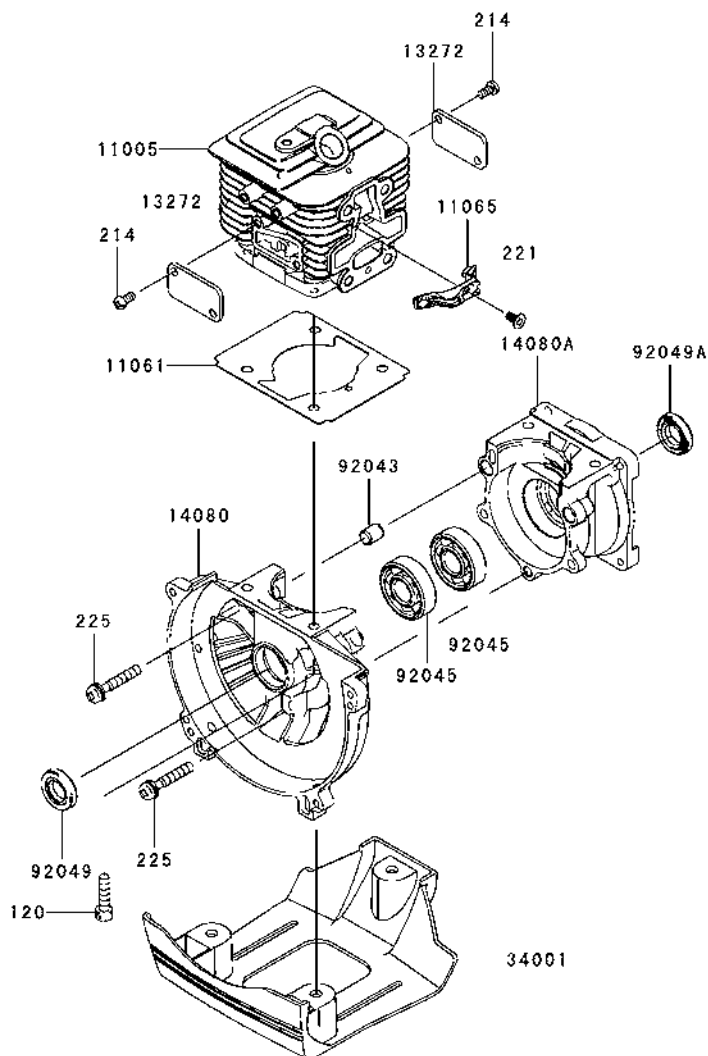

B-10 STARTER

E0220-A050A

This diagram shows the P.T.O. (Power Take-Off) equipment assembly. It includes the main housing, the drive shaft, and the output shaft. The diagram includes several numbered parts: 7300 7A, 45040, 97026, 52 84, 52042, 97230, 45049, 52 85, 45045A, and 1 000 4.

serie 01

E0110-A596A

Ref. No.	Part No.	Description	Quantity
11005	11005-2160	CYLINDER-ENGINE	1
11061	11061-2192	GASKET	1
11065	11065-2130	CAP	1
13272	13272-2009	PLATE	2
14080	14080-2064	CRANKCASE	1
14080A	14080-2065	CRANKCASE	1
34001	34001-2090	STAND	1
92043	92043-1302	PIN	2
92045	92045-2058	BEARING-BALL,6201C3	2
92049	92049-2253	SEAL-OIL,ISCD12X22X4.5	1
92049A	92049-2267	SEAL-OIL,ISCD 12X22X4.5F	1
120	120CB0520	BOLT-SOCKET,5X20	4
214	214AA0408	SCREW-PAN+,-,4X8	4
221	221AA0408	SCREW-CSK-CROSS,4X8	1
225	225AA0530	SCREW-PAN-WSP-CROS,5X30	3