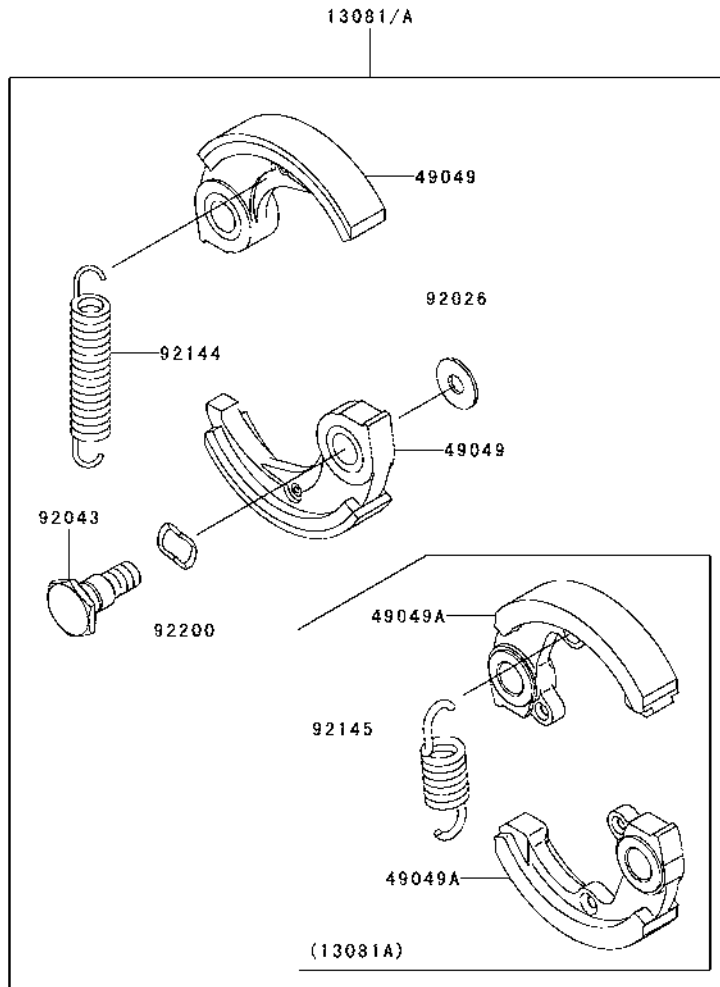

serie 01

E0110-A596A

Ref. No.	Part No.	Description	Quantity
11005	11005-2160	CYLINDER-ENGINE	1
11061	11061-2192	GASKET	1
11065	11065-2130	CAP	1
13272	13272-2009	PLATE	2
14080	14080-2064	CRANKCASE	1
14080A	14080-2065	CRANKCASE	1
34001	34001-2090	STAND	1
92043	92043-1302	PIN	2
92045	92045-2058	BEARING-BALL,6201C3	2
92049	92049-2253	SEAL-OIL,ISCD12X22X4.5	1
92049A	92049-2267	SEAL-OIL,ISCD 12X22X4.5F	1
120	120CB0520	BOLT-SOCKET,5X20	4
214	214AA0408	SCREW-PAN+,-,4X8	4
221	221AA0408	SCREW-CSK-CROSS,4X8	1
225	225AA0530	SCREW-PAN-WSP-CROS,5X30	3

This catalog covers:
TJ035E- □ S50

GRID NO. This grid covers:
B-10 STARTER

BT 34 GBL KAWA
 ENGINE / MOTORE: **TJ 35E**
 serie 01

E0210-A424A

Ref. No.	Part No.	Description	Quantity
13165	13165-2103	PAWL	2
13169	13169-2386	PLATE,RECOIL STARTER	1
32099	32099-2419	CASE,STARTER-RECOIL	1
46075	46075-2161	GRIP,STARTER-RECOIL	1
49060	49060-2062	CAM,STARTER-RECOIL	1
49080	49080-2201	PULLEY-STARTING	1
49088	49088-2566	STARTER-RECOIL	1
59101	59101-2119	REEL,STARTER-RECOIL	1
59106	59106-2072	ROPE,3.5X850	1
92033	92033-2010	RING-SNAP	2
92144	92144-2054	SPRING	1
92144A	92144-2157	SPRING	2
92145	92145-2149	SPRING	1
92172	92172-2061	SCREW,4X14	4
92172A	92172-2065	SCREW	1

This catalog covers:
TJ035E- □ S50

GRID NO. This grid covers:
B-11 P.T.O-EQUIPMENT

E0220-A050A

Ref. No.	Part No.	Description	Quantity
13081	13081-2220	CLUTCH-ASSY	1
13081A	13081-2236	CLUTCH-ASSY	*
49049	49049-2075	SHOE-CLUTCH	2
49049A	49049-2104	SHOE-CLUTCH	*
92026	92026-2125	WASHER	2
92043	92043-2210	PIN,CLUTCH	2
92144	92144-2390	SPRING	1
92145	92145-2178	SPRING	*
92200	92200-2064	WASHER,SPRING,10.5X14.5X0.3	2