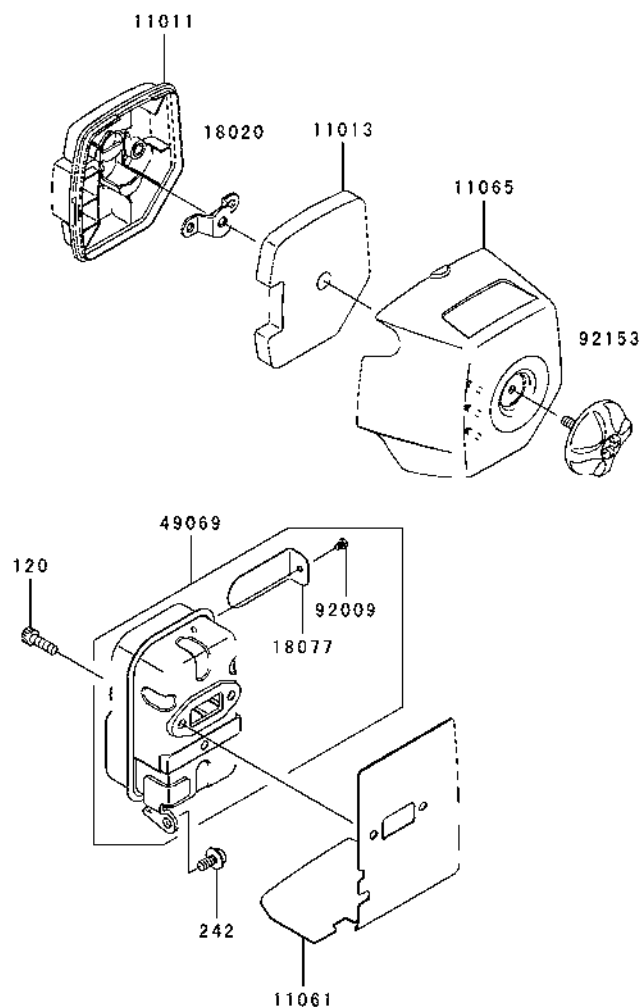

This catalog covers:

TJ035E- □ S50

GRID NO.

B-08

This grid covers:

AIR-FILTER/MUFFLER

BT 34 GBL KAWA

ENGINE / MOTORE: TJ 35E

serie 01

E0190-B026A

Ref. No.	Part No.	Description	Quantity
11011	11011-2366	CASE-AIR FILTER	1
11013	11013-2229	ELEMENT-AIR FILTER	1
11061	11061-2193	GASKET,MUFFLER	1
11065	11065-2125	CAP	1
18020	18020-2091	BAFFLE	1
18077	18077-2139	ARRESTER-SPARK	1
49069	49069-2435	MUFFLER-ASSY	1
92009	92009-2411	SCREW	1
92153	92153-2128	BOLT	1
120	120CB0516	BOLT-SOCKET,5X16	2
242	242AA0512	SCREW-PAN-WSP+-,5X12	1