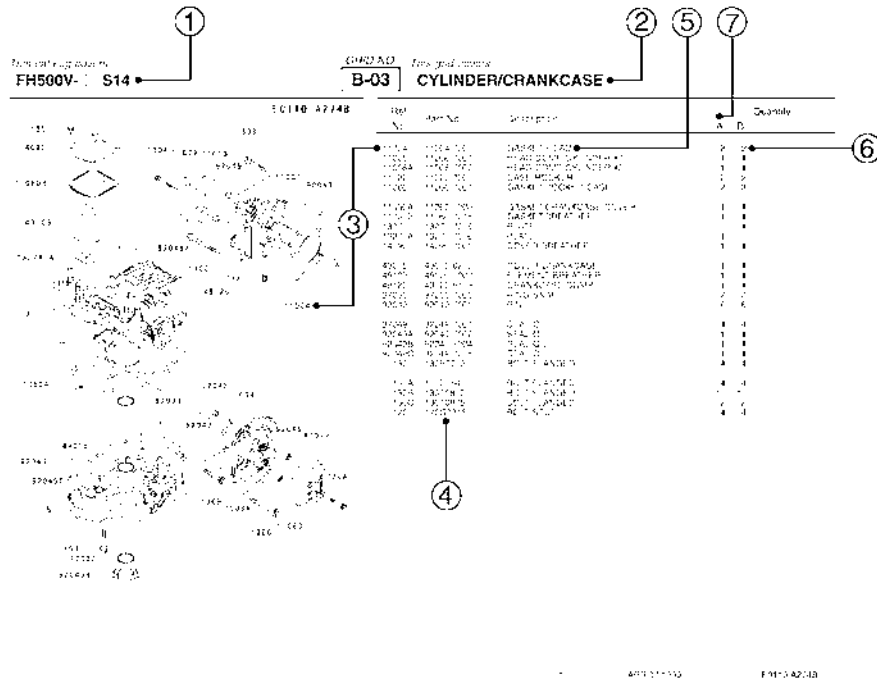

ILLUSTRATED PARTS LIST

BT 34 GBL KAWA

ENGINE / MOTORE: TJ 35E

BT 34 GBL KAWA

ENGINE / MOTORE: TJ 35E

Type level 02

This catalog covers:
TJ035E-□S50

GRID NO. This grid covers:
A-01 TITLE

BT 34 GBL KAWA
ENGINE / MOTORE: **TJ 35E**
serie 01

PARTS CATALOG

2-STROKE ENGINE

TJ035E

PRODUCT CODE	NOTE
TJ035E-AS50	BRUSH-CUTTER

PARTS CATALOG INTRODUCTION

This parts catalog lists parts and sub-assemblies provided as service parts. When it becomes necessary to replace parts, always use KAWASAKI GENUINE PARTS which have passed strict inspection which guarantees quality and performance.

2. EXPLANATION OF PARTS CATALOG FORMAT

1) Product Code

This code describes the product code covered by this catalog. The product revision code, which is a part of the product code, is omitted.

2) Part Group Title

This title is the representative name for the group of parts illustrated on the page.

3) Reference Number

The reference numbers are shown on the illustration and the list as the link between them.

4) Part Number