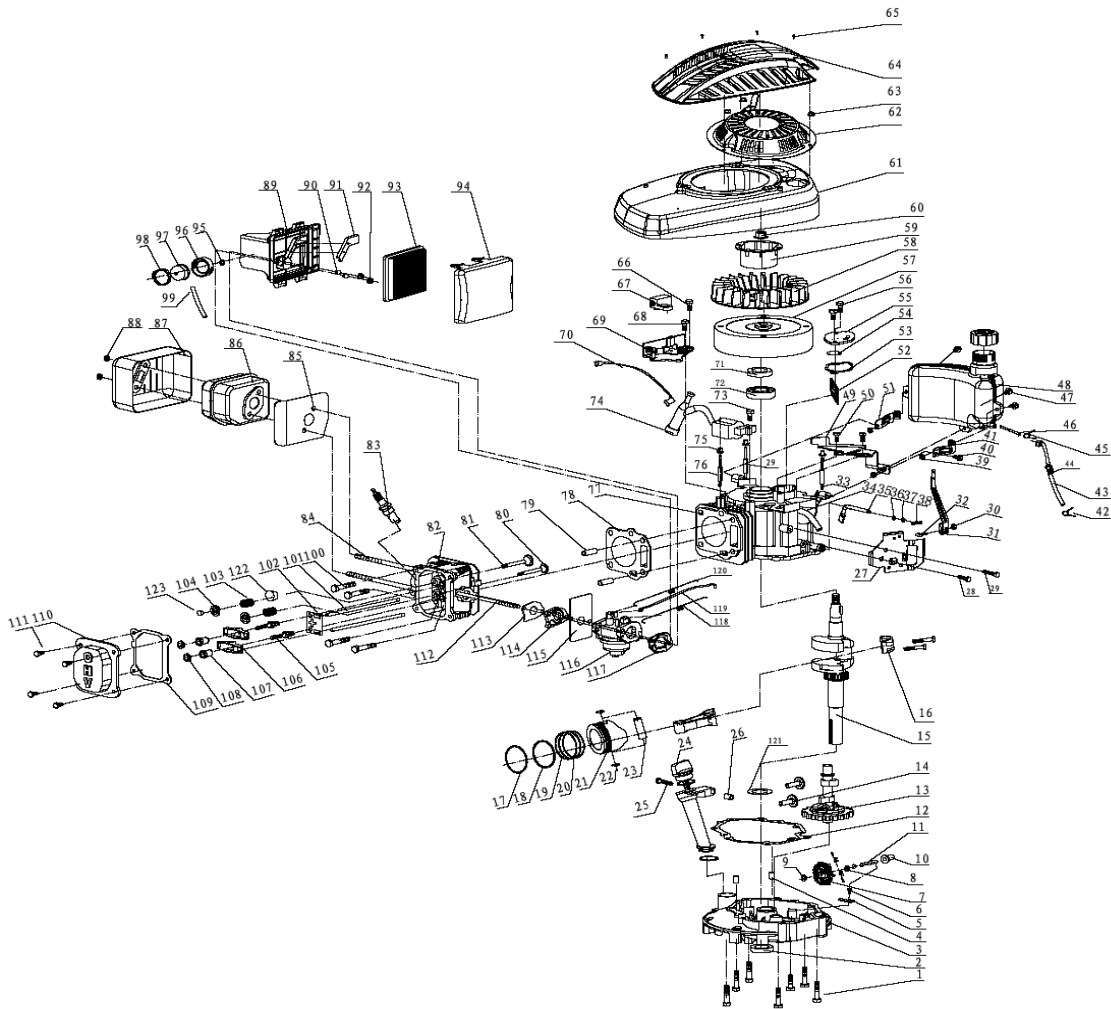

VUE MOTEUR 1P70F

ITEM	REFERENCE	DESIGNATION FR	DESIGNATION UK	MANUFACTURE PNC	QTE PAR PRODUIT
1	JLGB578786	BOULON M6X45	Bolt M8x50	GB5787-86	7
2	JLGB9877188	JOINT SPY 22X38X7 JLGB987718822X35X7	Oil Seal 25X40X7	GB9877.1-88	1
3	JL700105	CARTER BLOC MOTEUR	Crankshaft Cover	JL70.01-05	1
4	GABT430124	AXE DE CENTRAGE	Positioning pin 9X14	GB119	2
5	JL700012	PIECE DE RÉGULATEUR	Speed sets of gear shaft platen	JL70.00-12	1
6	JLGB578786	BOULON M6X45	Bolt M6x12	GB5787-86	1
7	JL600702	PIGNON DE REGULATEUR	Speed Gear	JL60.07-02	1
8	JL600724	JOINT 6.5X15X0.5	Gasket 6.5X15X0.5	JL60.07-24	1
9	JLGB97285	Rondelle	Gasket 6.2x12x1	GB97.2-85	1
10	JL600716	PIECE	Kits	JL60.07-16	1
11	JL600717	AXE	Speed gear shaft	JL60.07-17	1
12	JL70011	JOINT PAPIER	Paper Pad	JL70.01-1	1
13	JL700501	ARBRE À CAMES	Camshaft	JL70.05-01	1
14	JL60053	POUSSOIR	Tappet	JL60.05-3	1
15	JL700401	VILEBREQUIN	Crankshaft	JL70.04-01	1
16	JL700301	BIELLE	Connecting rod assembly	JL70.03-01	1
17	JL70032	SEGMENT DE PISTON	Piston ring I	JL70.03-2	1
18	JL70033	SEGMENT DE PISTON ?	Piston ring II	JL70.03-3	1
19	JL700310	SEGMENT	Guide way	JL70.03-10	2
20	JL70039	RACLEUR	Oil ring scratch tablets	JL70.03-9	1
21	JL70031	PISTON	Pistons	JL70.03-1	1
22	JL70034	CLIPS DE PISTON	Spring piston pin	JL70.03-4	2
23	JL70035	AXE DE PISTON	Piston Pin	JL70.03-5	1
24	JL600001	JAUGE A HUILE cf GHK450120	Oil-foot assembly	JL60.00-01	1
25	JLGB578786	BOULON M6X45	Bolt M6X45	GB5787-86	1