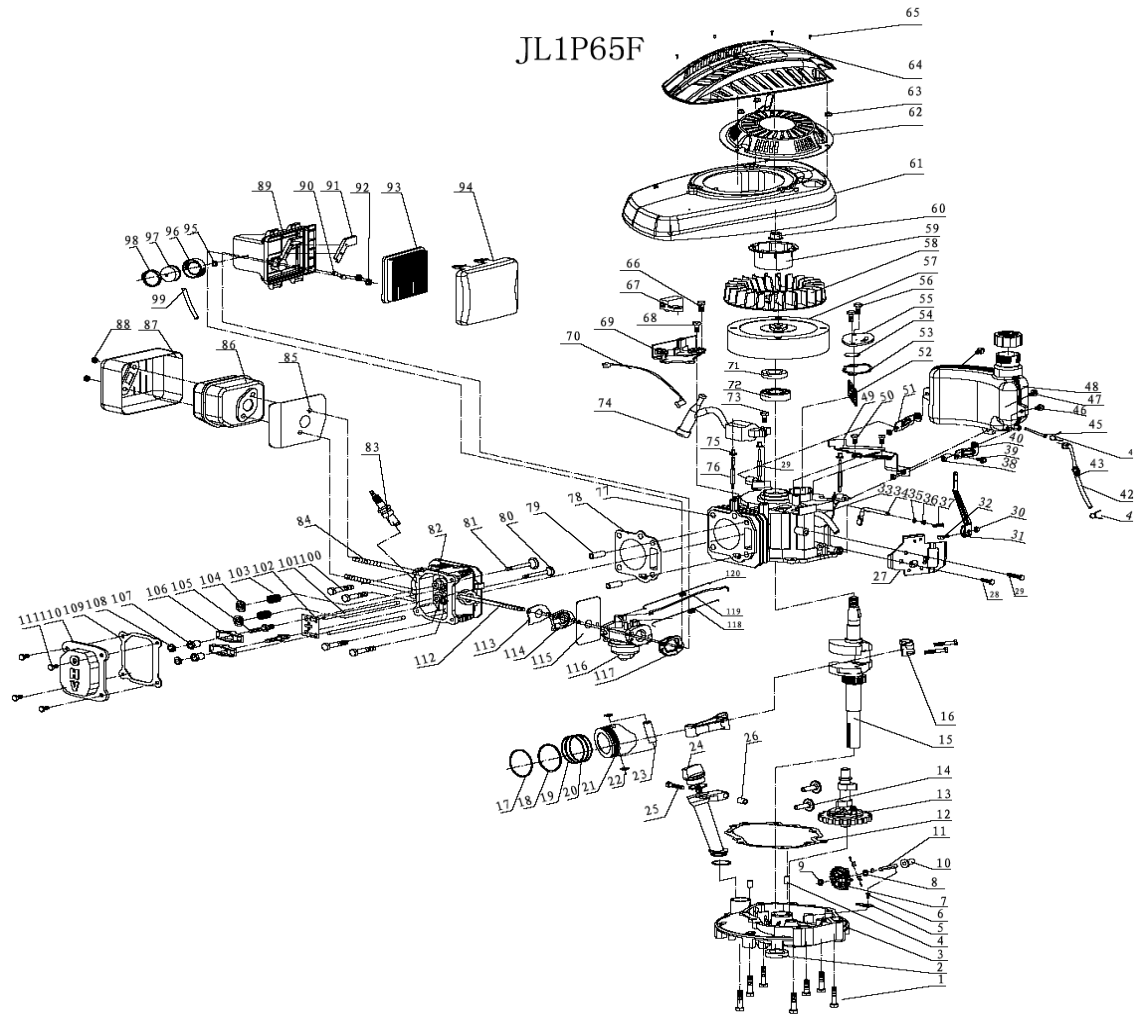

VUE MOTEUR 1P65F

ITEM	REFERENCE	DESCRIPTION FR	DESCRIPTION UK	REF USINE	QTE PAR PRODUIT
1	JLGB578786	BOULON M6X45	Bolt M8x50	GB5787-86	7
2	JLGB987718822X35X7	JOINT SPY 22X38X7	Oil Seal 25X40X7	GB9877.1-88	1
3	JL600105	COUVERCLE MOTEUR	Crankshaft Cover	JL60.01-05	1
4	GABT430124	AXE DE CENTRAGE	Positioning pin 9X14	GB119	2
5	JL600012	PLAQUE FIXATION REGULATEUR	Speed sets of gear shaft platen	JL60.00-12	1
6	JLGB578786	BOULON M6X45	Bolt M6x12	GB5787-86	1
7	JL600702	PIGNON DE REGULATEUR	Speed Gear	JL60.07-02	1
8	JL600724	JOINT 6.5X15X0.5	Gasket 6.5X15X0.5	JL60.07-24	1
9	JLGB97285	Rondelle	Gasket 6.2x12x1	GB97.2-85	1
10	JL600716	PIECE	Kits	JL60.07-16	1
11	JL600717	AXE	Speed gear shaft	JL60.07-17	1
12	JL60011	JOINT	Paper Pad	JL60.01-1	1
13	JL600501	ARBRE A CAME	Camshaft	JL60.05-01	1
14	JL60053	POUSSOIR	Tappet	JL60.05-3	1
15	JL600401	VILEBREQUIN	Crankshaft	JL60.04-01	1
16	JL600301	BIELLE	Connecting rod assembly	JL60.03-01	1
17	JL65032	SEGMENT DE FEU	Piston ring I	JL65.03-2	1
18	JL65033	SEGMENT INTERMEDIAIRE	Piston ring II	JL65.03-3	1
19	JL650310	SEGMENT DE GUIDAGE	Guide way	JL65.03-10	2
20	JL65039	SEGMENT RACLEUR	Oil ring scratch tablets	JL65.03-9	1
21	JL65031	PISTON	Pistons	JL65.03-1	1
22	JL60034	CERCLIPS DE PISTON	Spring piston pin	JL60.03-4	2
23	JL60035	AXE DE PISTON	Piston Pin	JL60.03-5	1
24	JL600001	JAUGE A HUILE cf GHK450120	Oil-foot assembly	JL60.00-01	1
25	JLGB578786	BOULON M6X45	Bolt M6X45	GB5787-86	1
26	JL600017	PIECE	Oil feet separated sets	JL60.00-17	1
27	JL6007022	PLAQUE	Control board	JL60.07-02.2	1
28	JLGB578986M6X18	VIS M6X18	Bolt M6x18	GB5789-86M6X18	2
29	JL6011012	AXE BOULON M6X95	Double head step stud bolt M6X92	JL60.11-01.2	2
30	JLGB617786	ECROU DE VOLANT M14X1.5	nut M6	GB6177-86	1